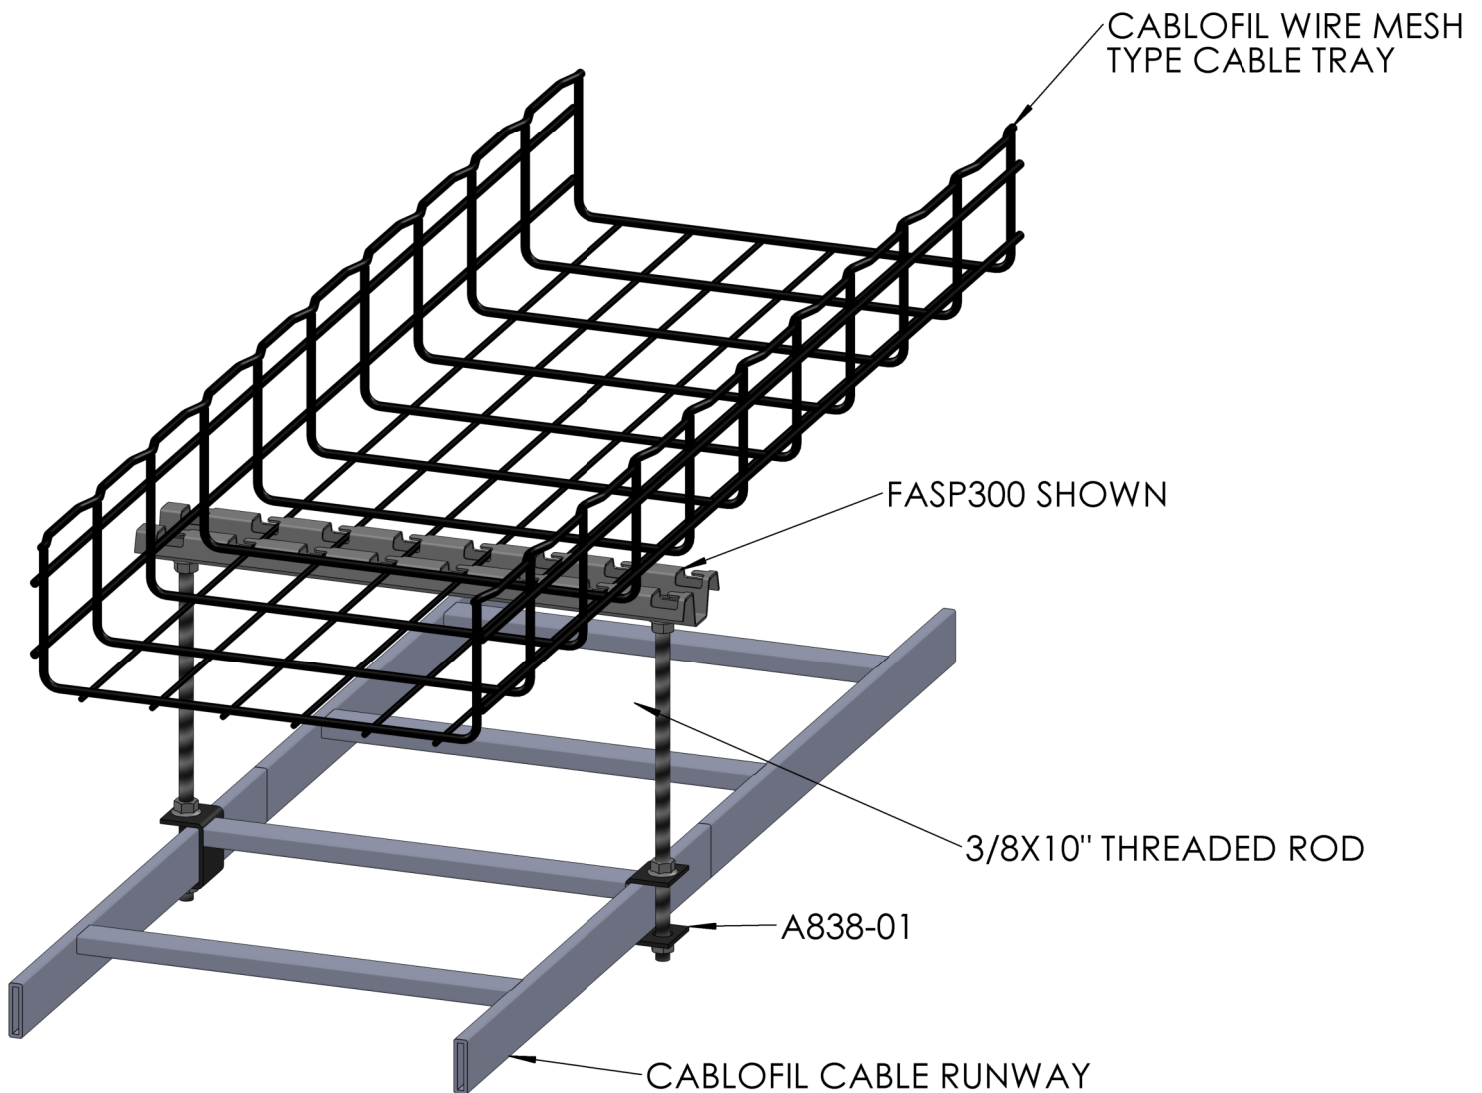

# WIRE MESH CABLE TRAY ACCESSORIES

## FASP ELEVATED ON RUNWAY

"Copyright LNA, Inc. Drawings are proprietary and may not be copied or otherwise duplicated or used without express written permission."

BP1002

Legrand  
8319 State Rt. 4  
Mascoutah, IL 62258 USA  
800-658-4641  
618-566-3250  
Fax 618-566-4978  
[www.legrand.us/cablofil](http://www.legrand.us/cablofil)