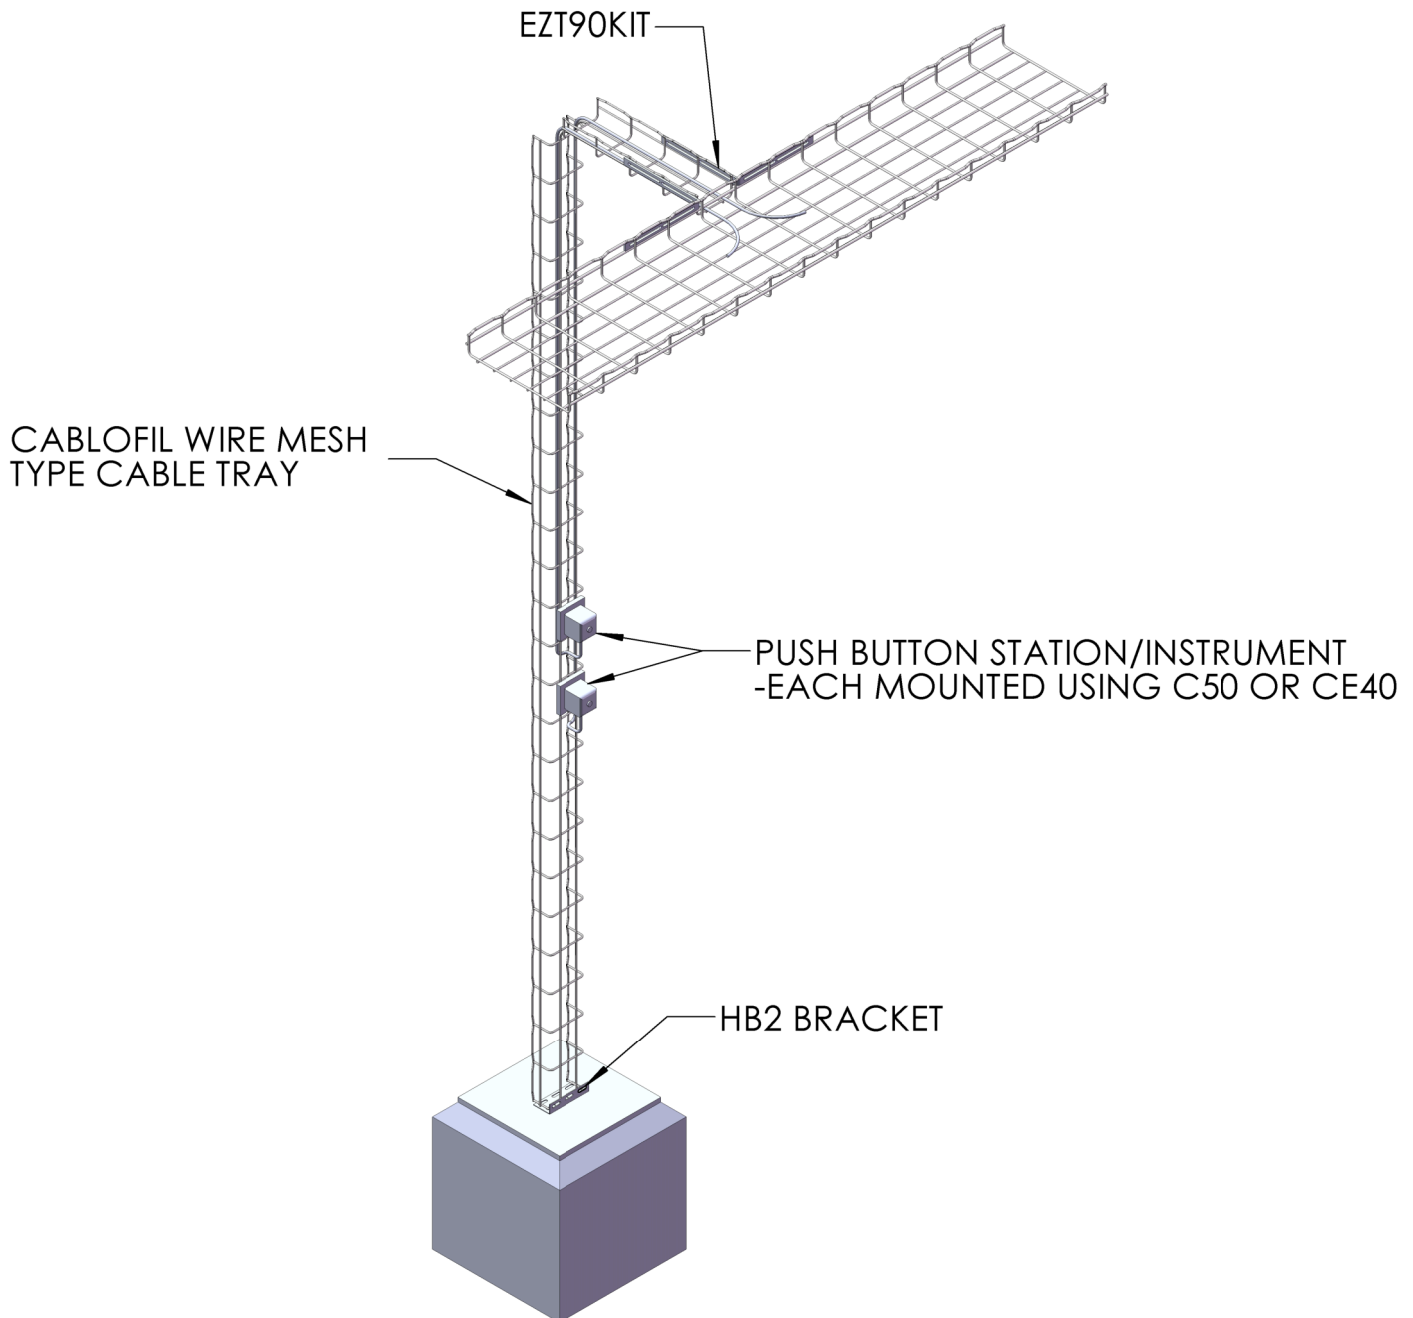

WIRE MESH CABLE TRAY ACCESSORIES

WM EZT90KIT TO VERTICAL W/ 2 PUSH BUTTONS

"Copyright LNA, Inc. Drawings are proprietary and may not be copied or otherwise duplicated or used without express written permission."