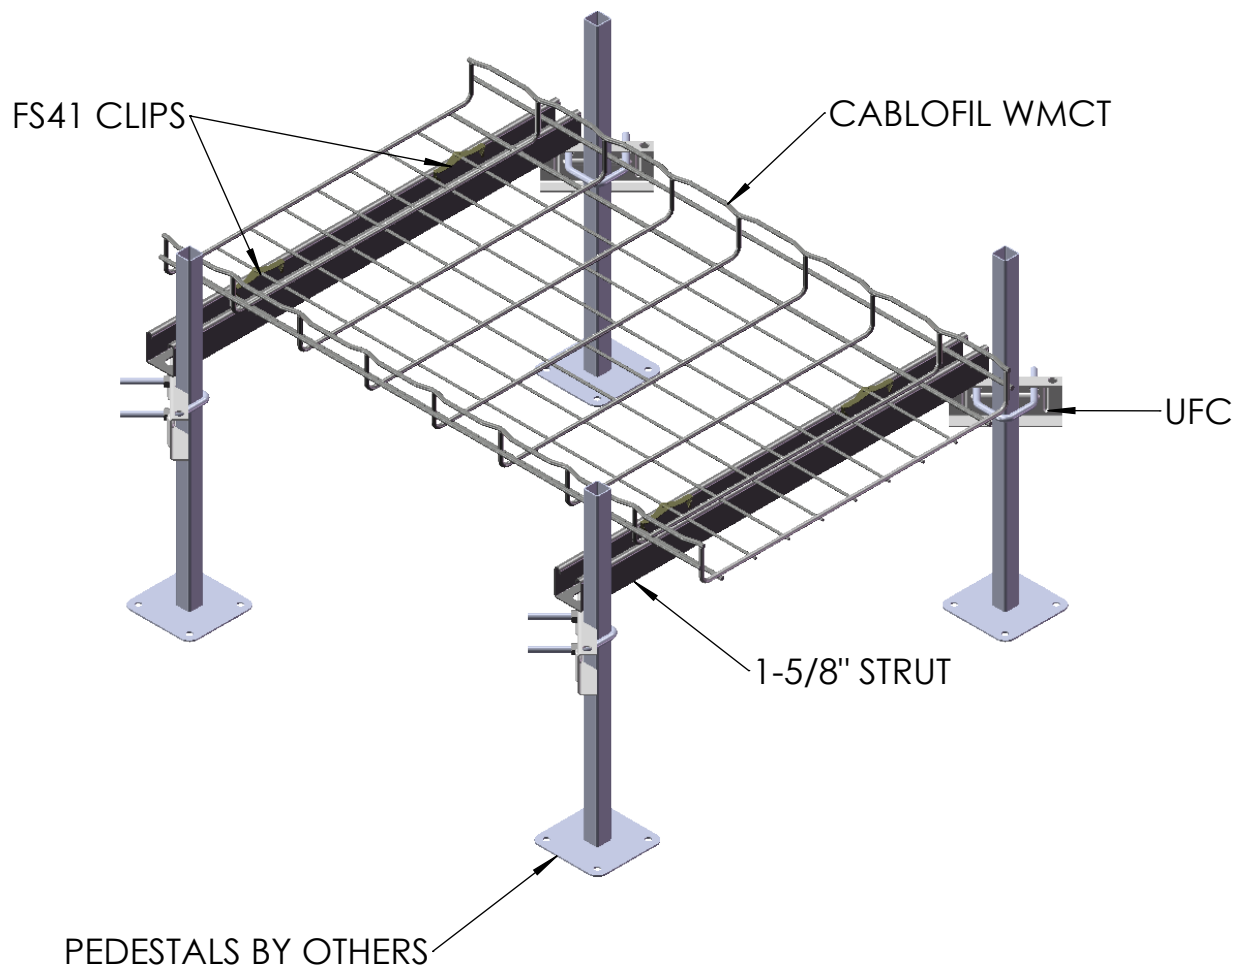

WIRE MESH CABLE TRAY ACCESSORIES

UFC UNDERFLOOR ASSEMBLY W/ STRUT AND FS41'S

"Copyright LNA, Inc. Drawings are proprietary and may not be copied or otherwise duplicated or used without express written permission."