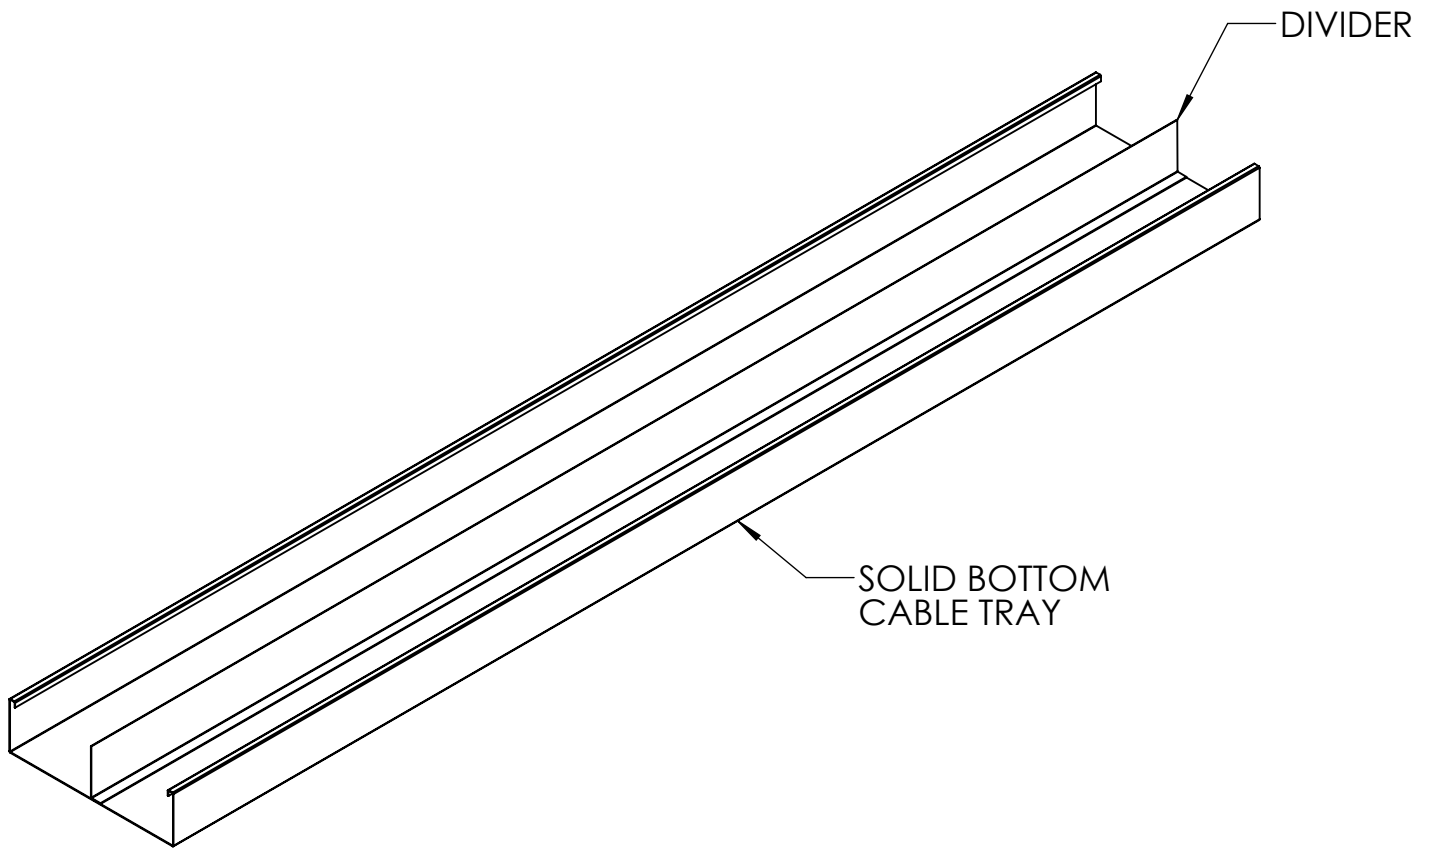

SpecMate SOLID BOTTOM CABLE TRAY W/ DIVIDER

"Copyright LNA, Inc. Drawings are proprietary and may not be copied or otherwise duplicated or used without express written permission."

BP1017

Legrand
8319 State Rt. 4
Mascoutah, IL 62258 USA
800-658-4641
618-566-3250
Fax 618-566-4978
www.legrand.us/cablofil