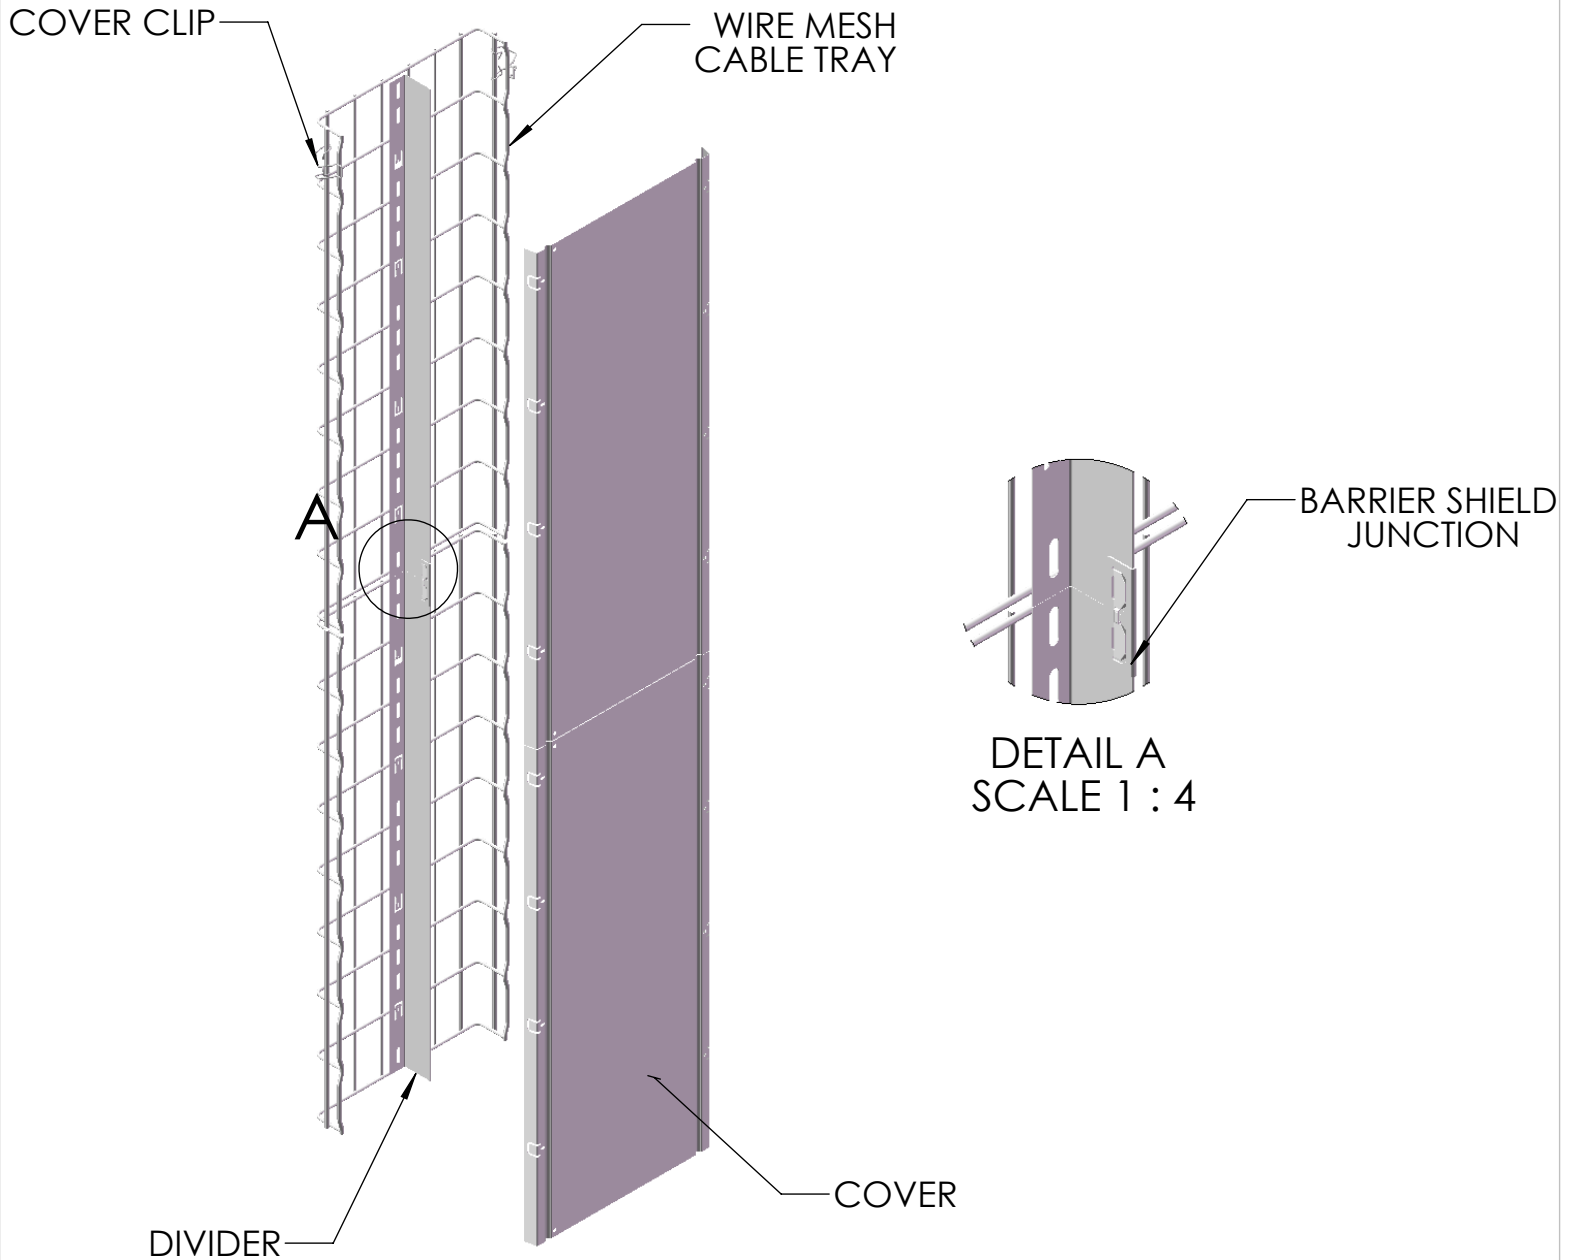

WM CABLE TRAY VERTICALLY MOUNTED W/ COVER & BARRIER

"Copyright LNA, Inc. Drawings are proprietary and may not be copied or otherwise duplicated or used without express written permission."

BP1019

Legrand
8319 State Rt. 4
Mascoutah, IL 62258 USA
800-658-4641
618-566-3250
Fax 618-566-4978
www.legrand.us/cablofil