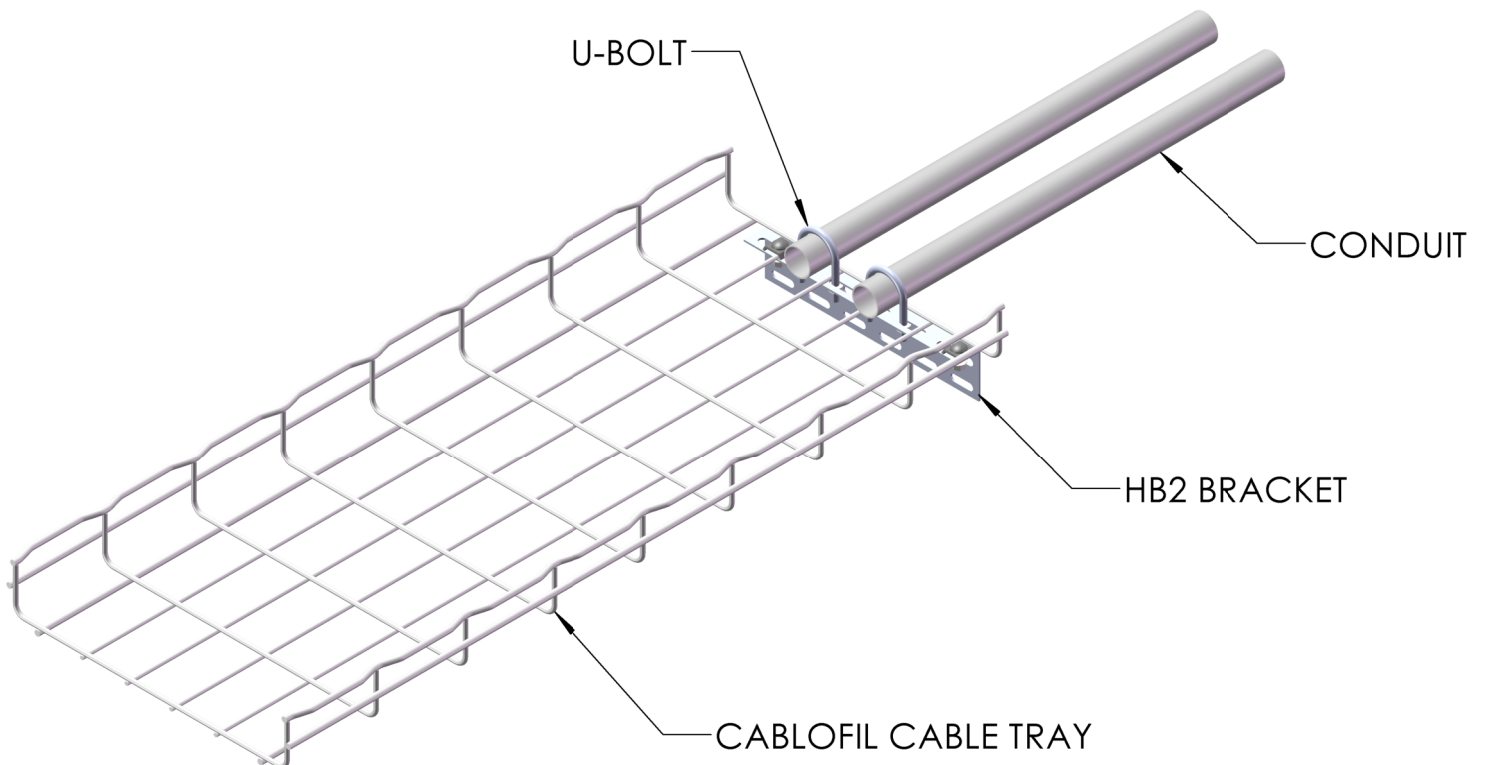

# WM TO CONDUIT W/ U-BOLTS AT END OF TRAY

- Works for 1/4" U-Bolts with between 1-1/8" & 2-1/2" overall widths
- U-Bolt height and width sized off conduit

"Copyright LNA, Inc. Drawings are proprietary and may not be copied or otherwise duplicated or used without express written permission."