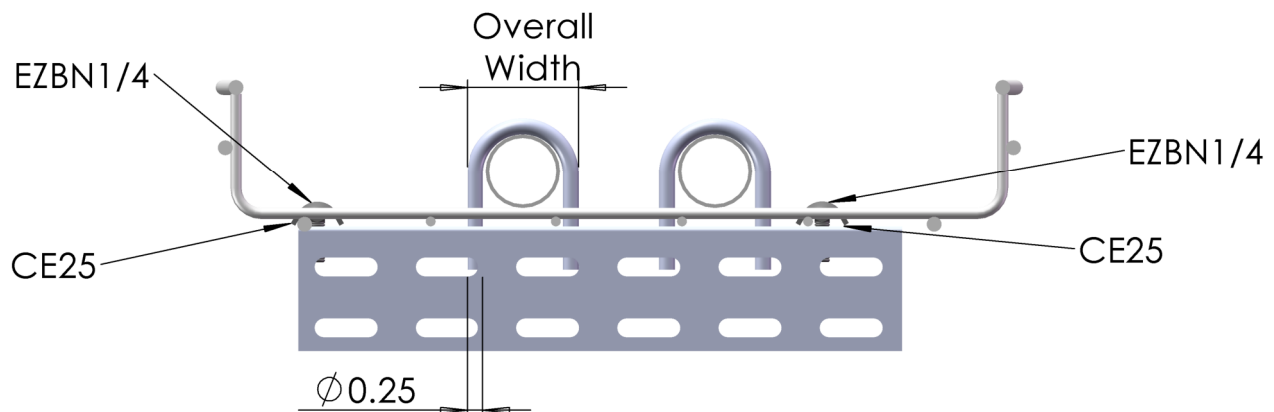

# WM TO CONDUIT W/ U-BOLTS AT END OF TRAY

- Works for 1/4" U-Bolts with between 1-1/8" & 2-1/2" overall widths
- U-Bolt height and width sized off conduit

"Copyright LNA, Inc. Drawings are proprietary and may not be copied or otherwise duplicated or used without express written permission."