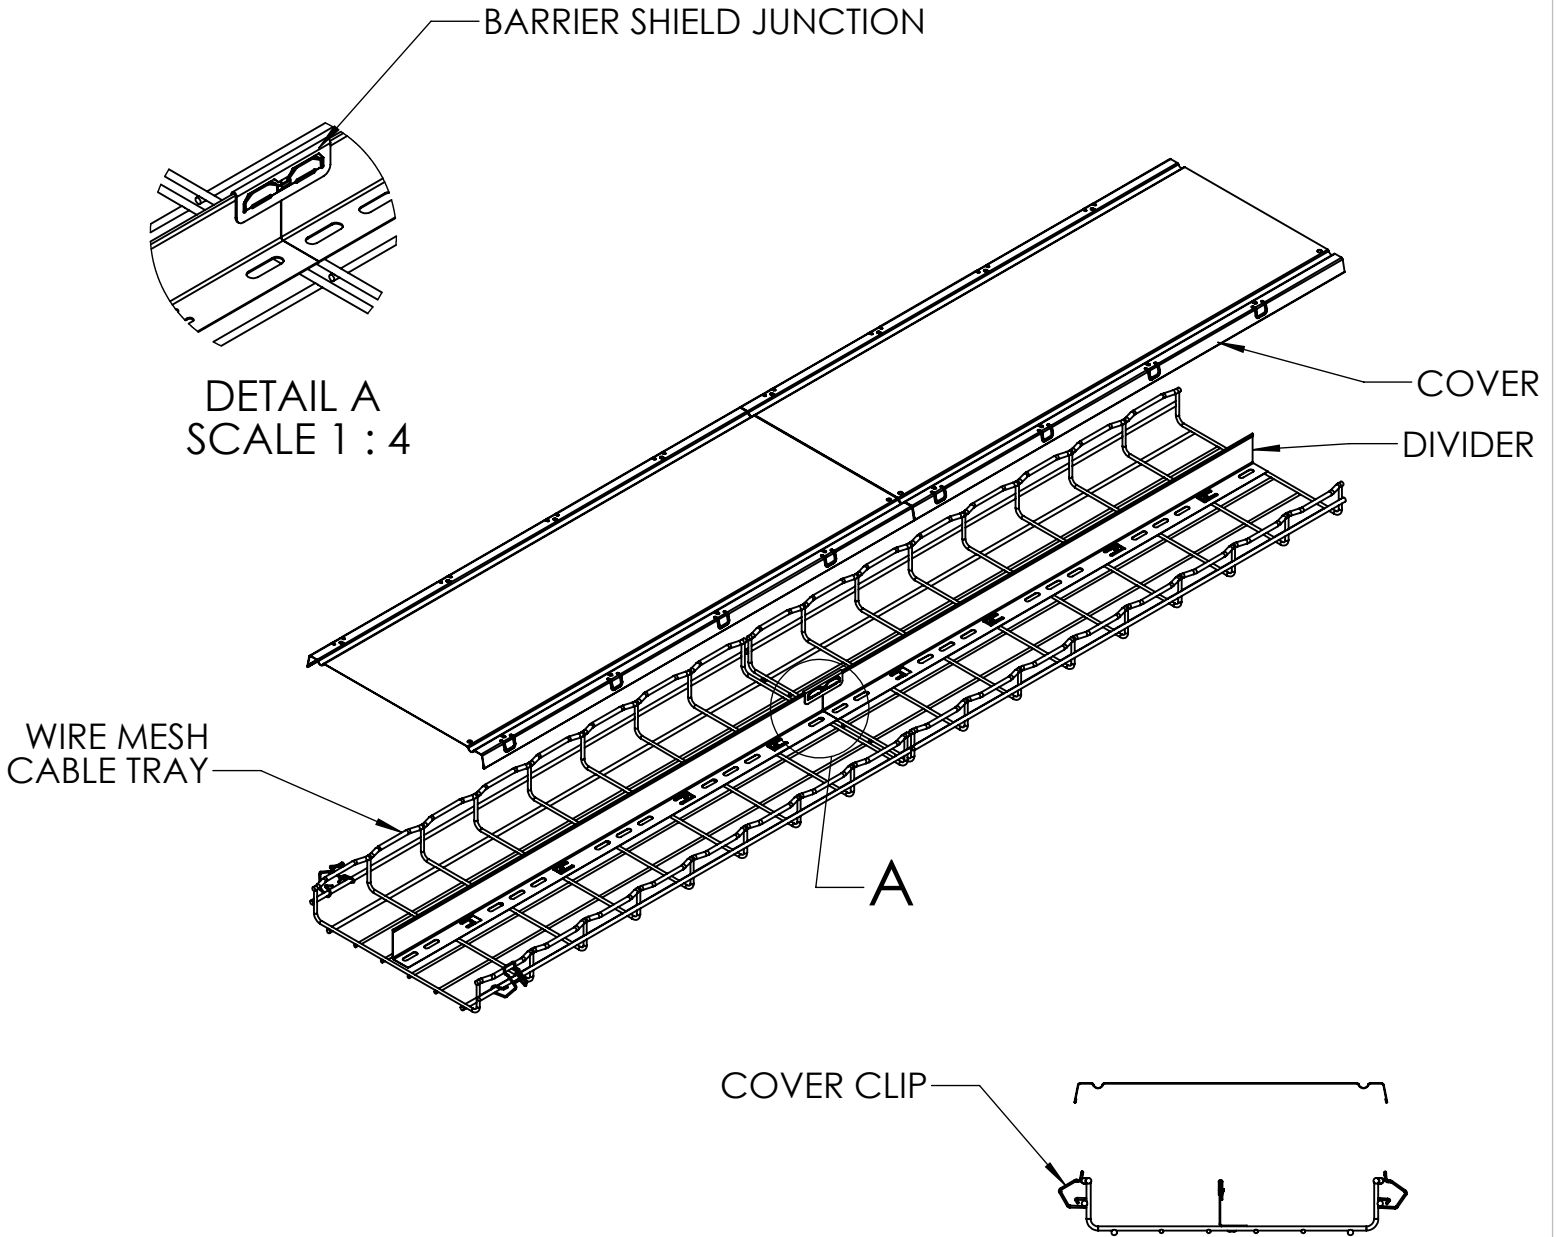

WM W/ COVER AND BARRIER

"Copyright LNA, Inc. Drawings are proprietary and may not be copied or otherwise duplicated or used without express written permission."

BP1025

Legrand
8319 State Rt. 4
Mascoutah, IL 62258 USA
800-658-4641
618-566-3250
Fax 618-566-4978
www.legrand.us/cablofil