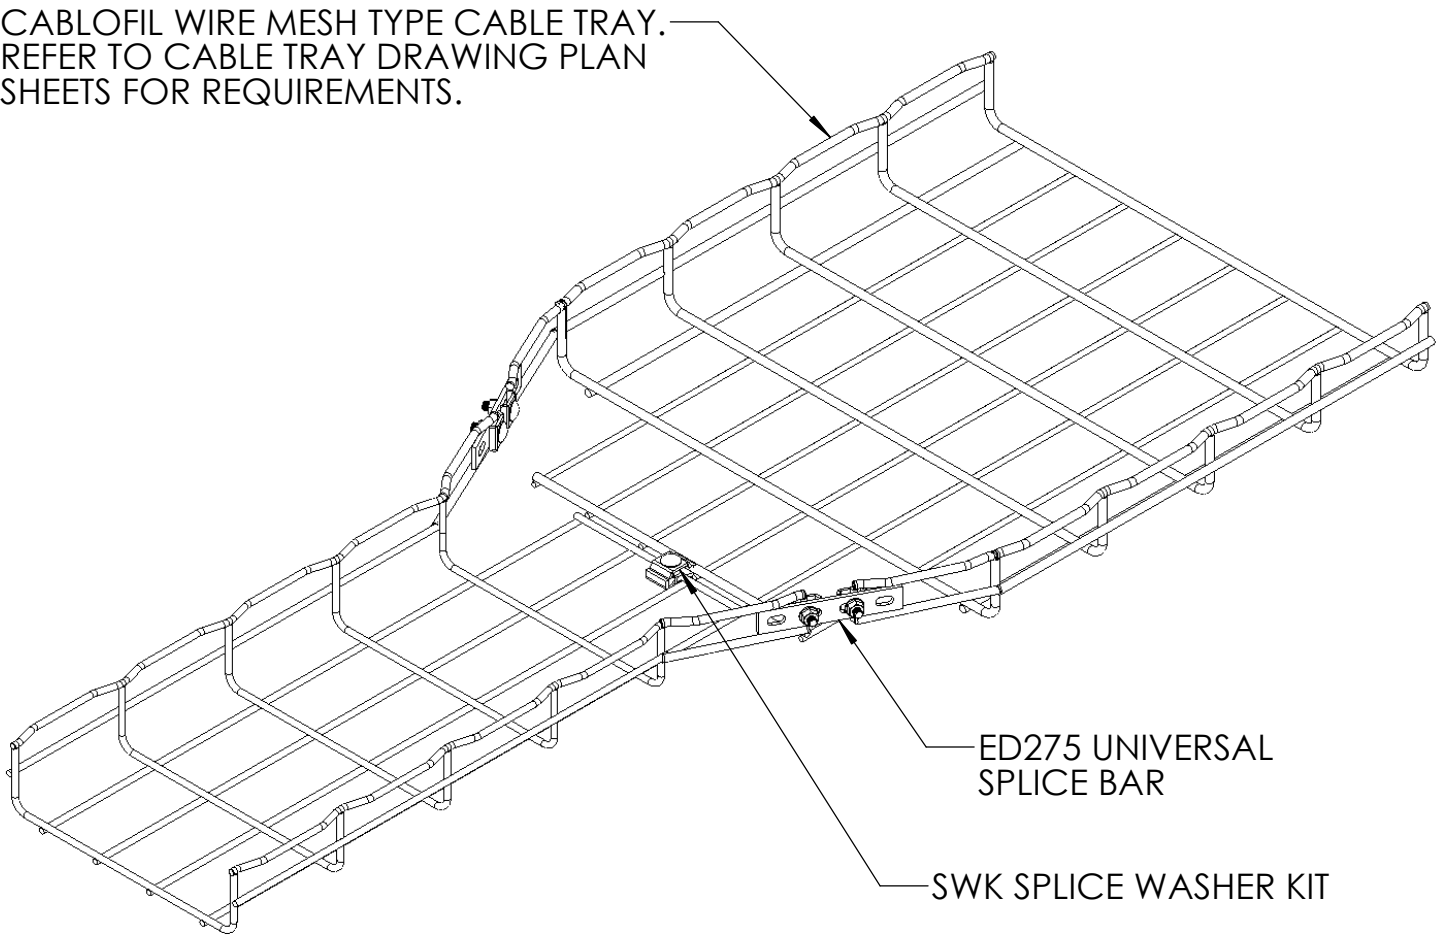

WM HORIZONTAL STRAIGHT REDUCER FITTING

CABLOFIL WIRE MESH TYPE CABLE TRAY.
REFER TO CABLE TRAY DRAWING PLAN
SHEETS FOR REQUIREMENTS.

"Copyright LNA, Inc. Drawings are proprietary
and may not be copied or otherwise duplicated
or used without express written permission."