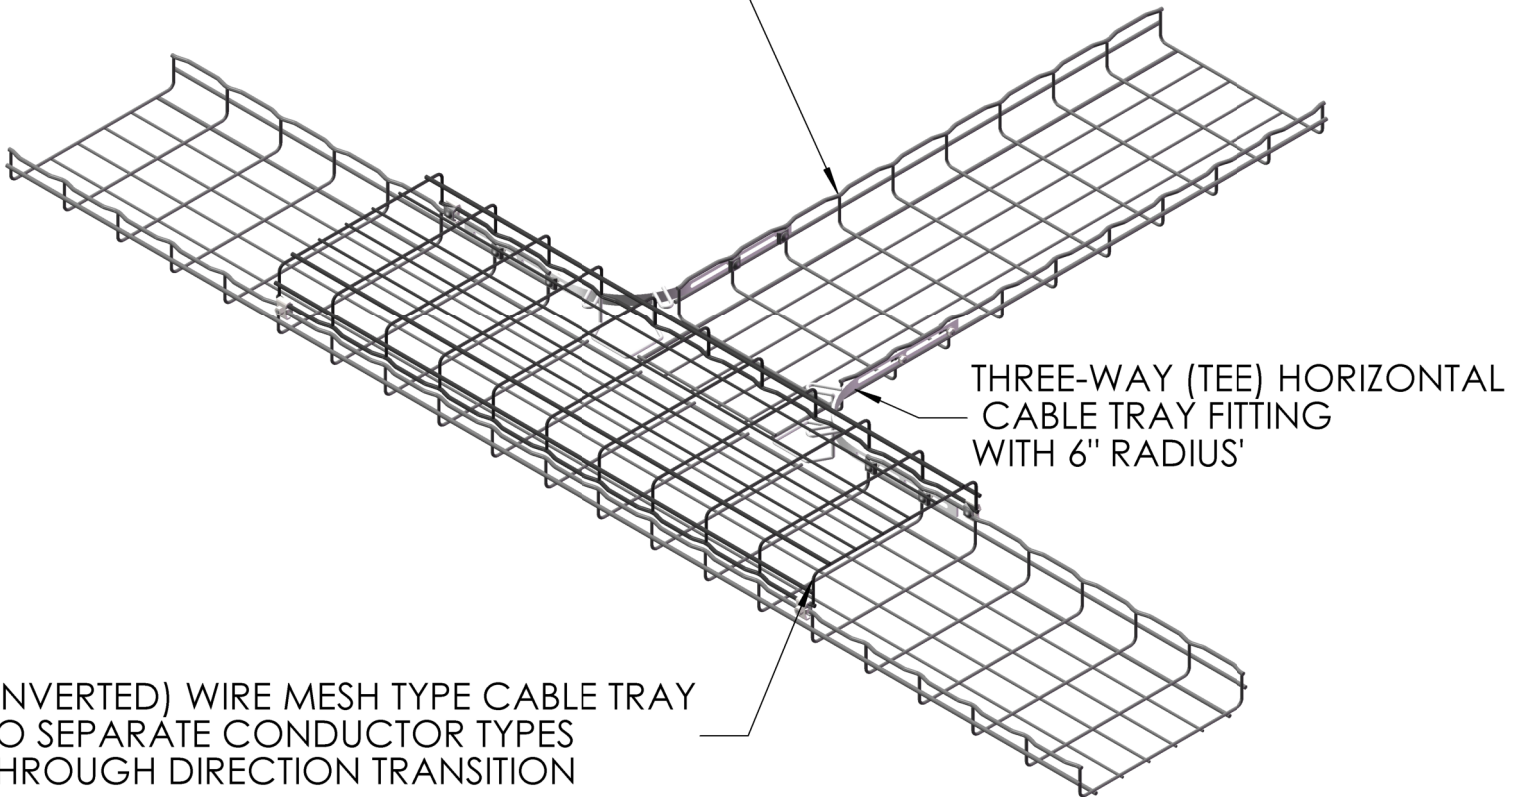

WM HORIZONTAL TEE FITTING W/ CROSS-OVER DIVIDER INVERTED

MESH TYPE CABLE TRAY. REFER TO
PLAN SHEETS FOR REQUIREMENTS.

"Copyright LNA, Inc. Drawings are proprietary
and may not be copied or otherwise duplicated
or used without express written permission."