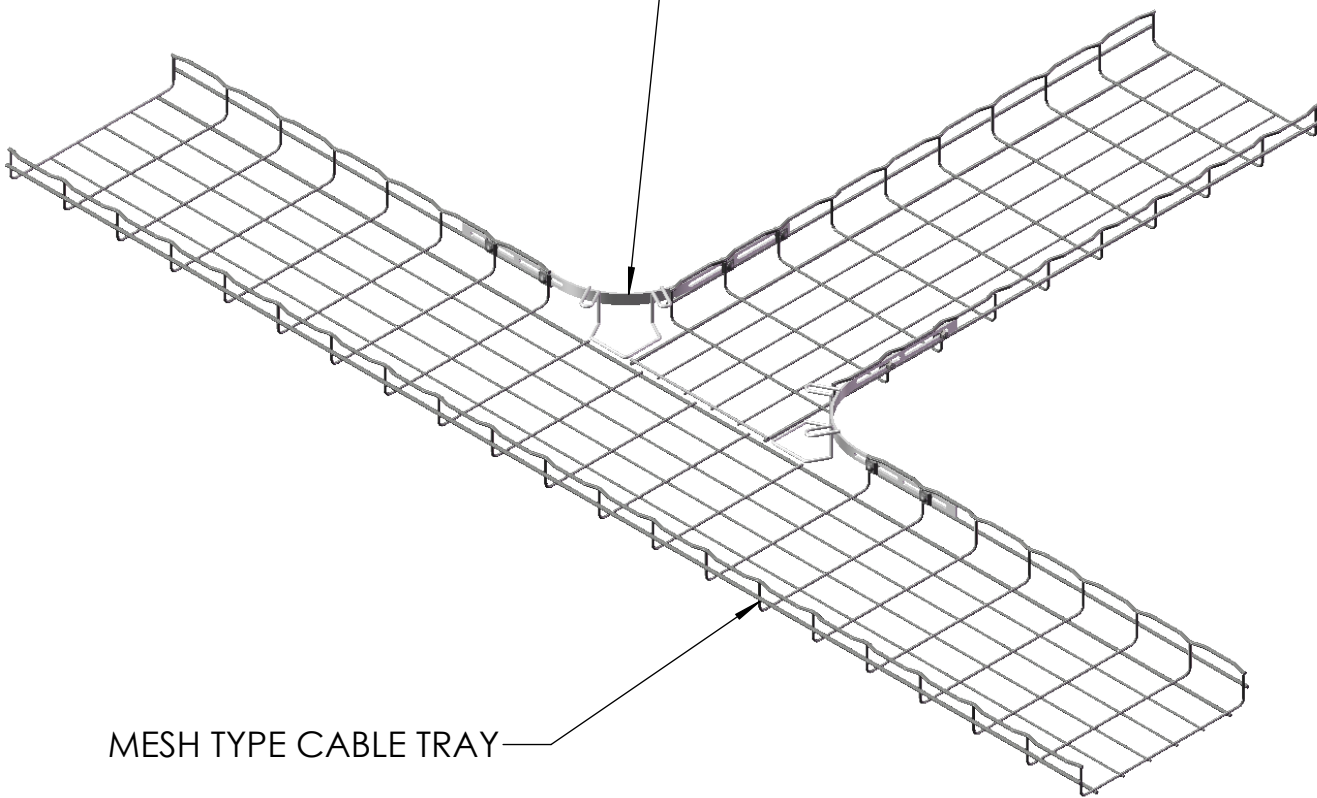

# WM HORIZONTAL TEE FITTING

THREE-WAY (TEE) HORIZONTAL CABLE TRAY FITTING RADT90KIT WITH 5" RADIUS

MESH TYPE CABLE TRAY

"Copyright LNA, Inc. Drawings are proprietary and may not be copied or otherwise duplicated or used without express written permission."