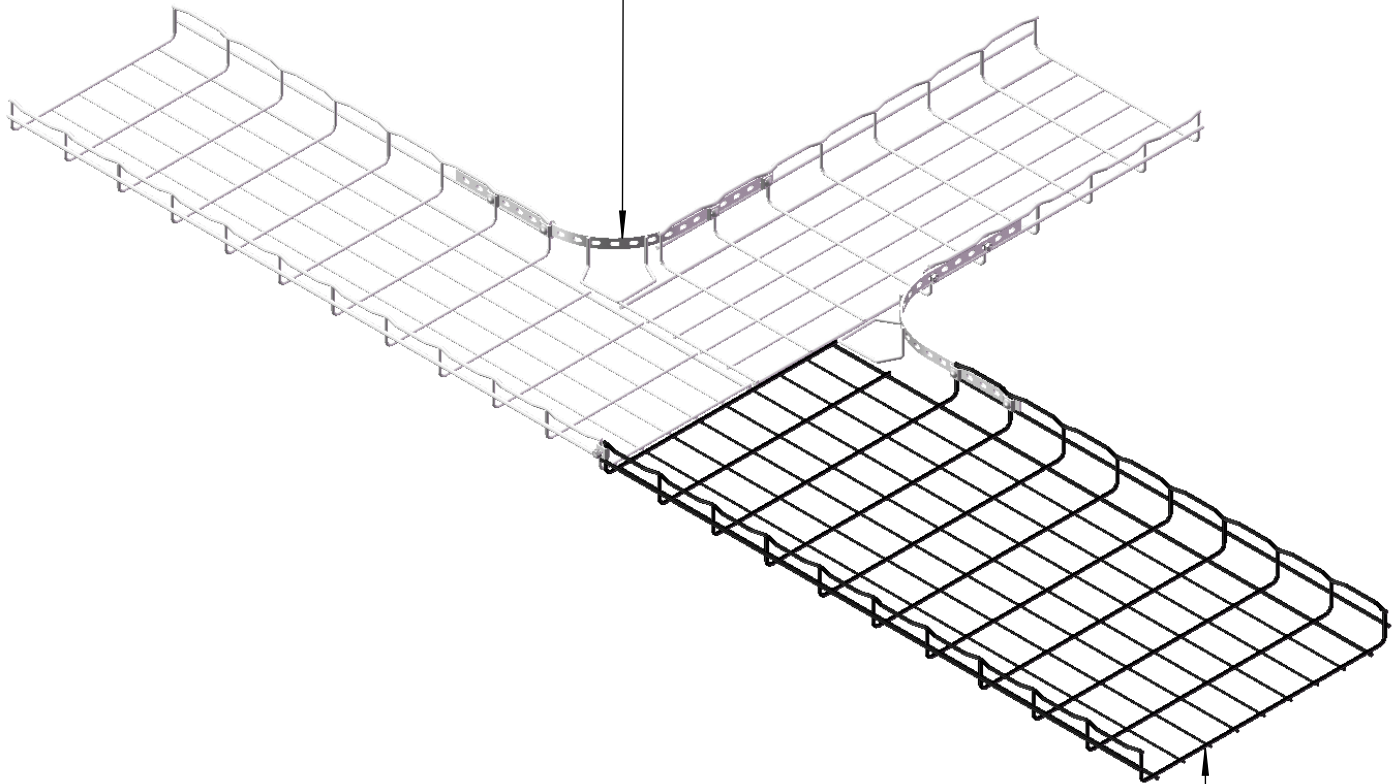

WM HORIZONTAL REDUCER TEE

THREE-WAY HORIZONTAL REDUCER TEE
CABLE TRAY FITTING WITH 6" RADIUS

MESH TYPE CABLE TRAY. REFER TO
PLAN SHEETS FOR REQUIREMENTS

"Copyright LNA, Inc. Drawings are proprietary
and may not be copied or otherwise duplicated
or used without express written permission."