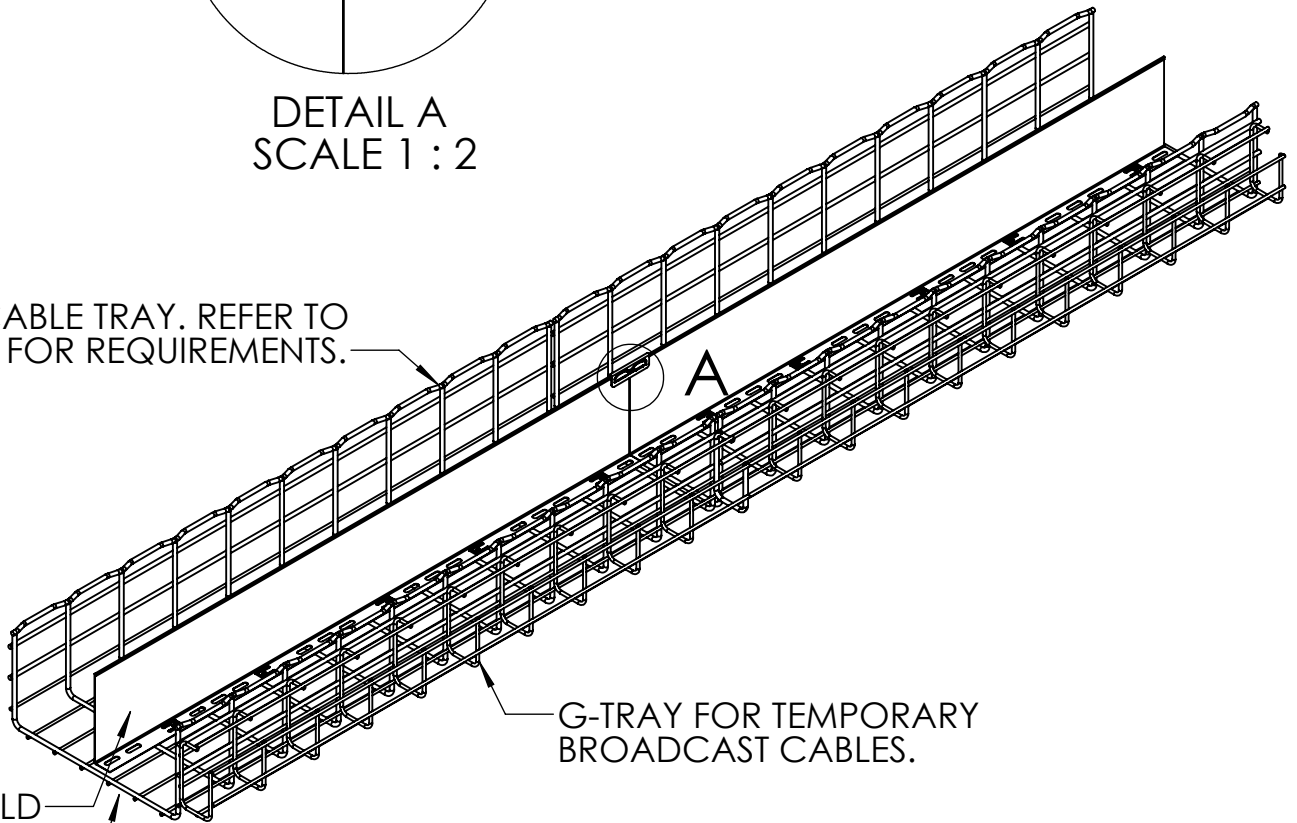

DETAIL A
SCALE 1 : 2

MESH TYPE CABLE TRAY. REFER TO
PLAN SHEETS FOR REQUIREMENTS.

DIVIDER SHIELD

CABLE RUNGS

G-TRAY FOR TEMPORARY
BROADCAST CABLES.