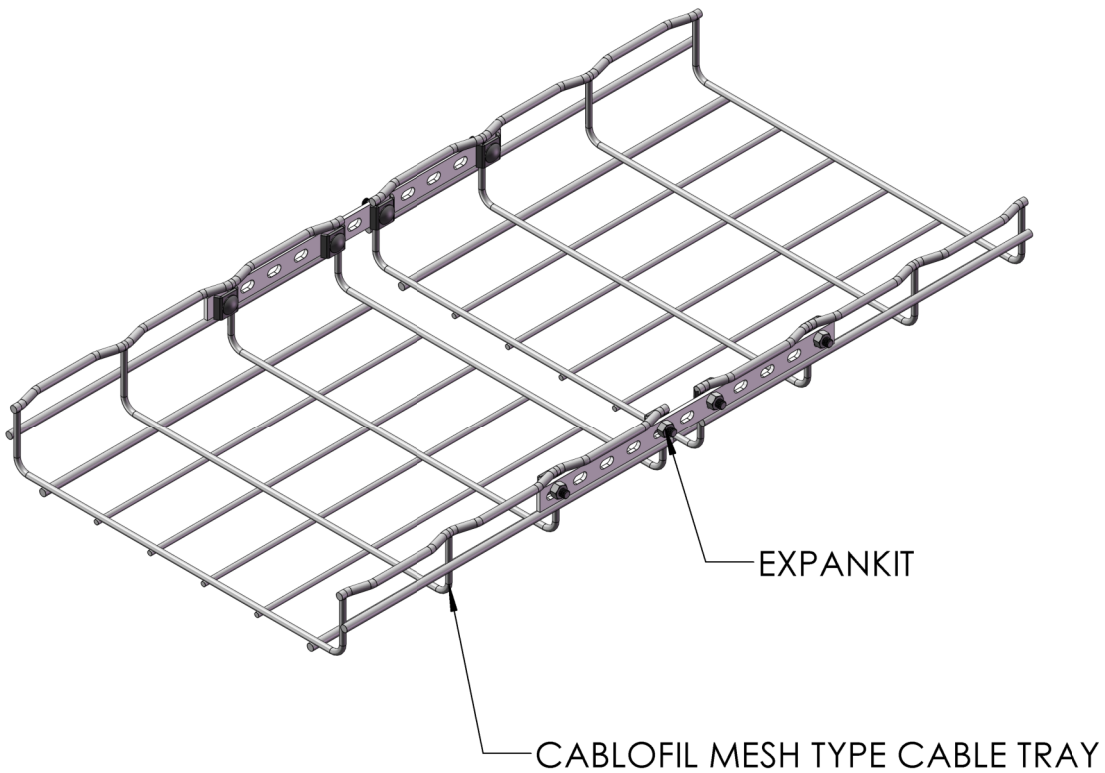

# WIRE MESH EXPANSION

"Copyright LNA, Inc. Drawings are proprietary and may not be copied or otherwise duplicated or used without express written permission."

BP1045

Legrand  
8319 State Rt. 4  
Mascoutah, IL 62258 USA  
800-658-4641  
618-566-3250  
Fax 618-566-4978  
[www.legrand.us/cablofil](http://www.legrand.us/cablofil)