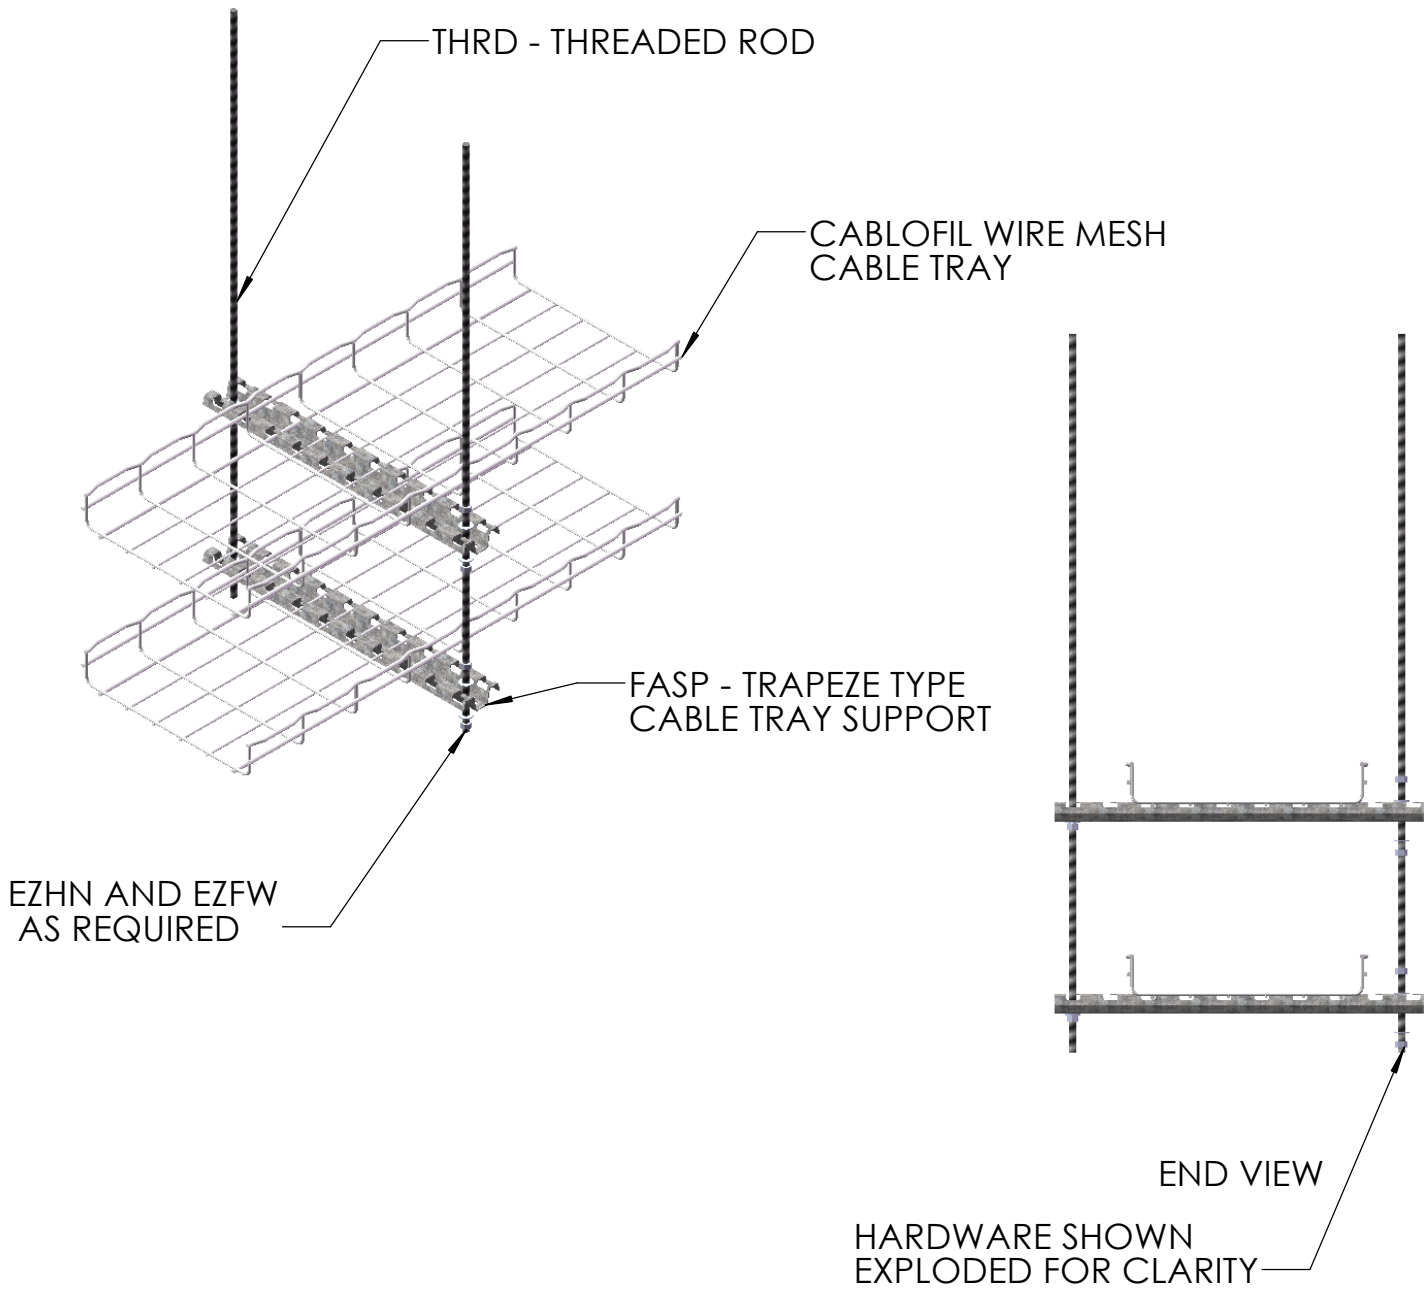

# WM W/ DOUBLE TRAPEZE AND DIVIDER

"Copyright LNA, Inc. Drawings are proprietary and may not be copied or otherwise duplicated or used without express written permission."

BP1046

Legrand  
8319 State Rt. 4  
Mascoutah, IL 62258 USA  
800-658-4641  
618-566-3250  
Fax 618-566-4978  
[www.legrand.us/cablofil](http://www.legrand.us/cablofil)