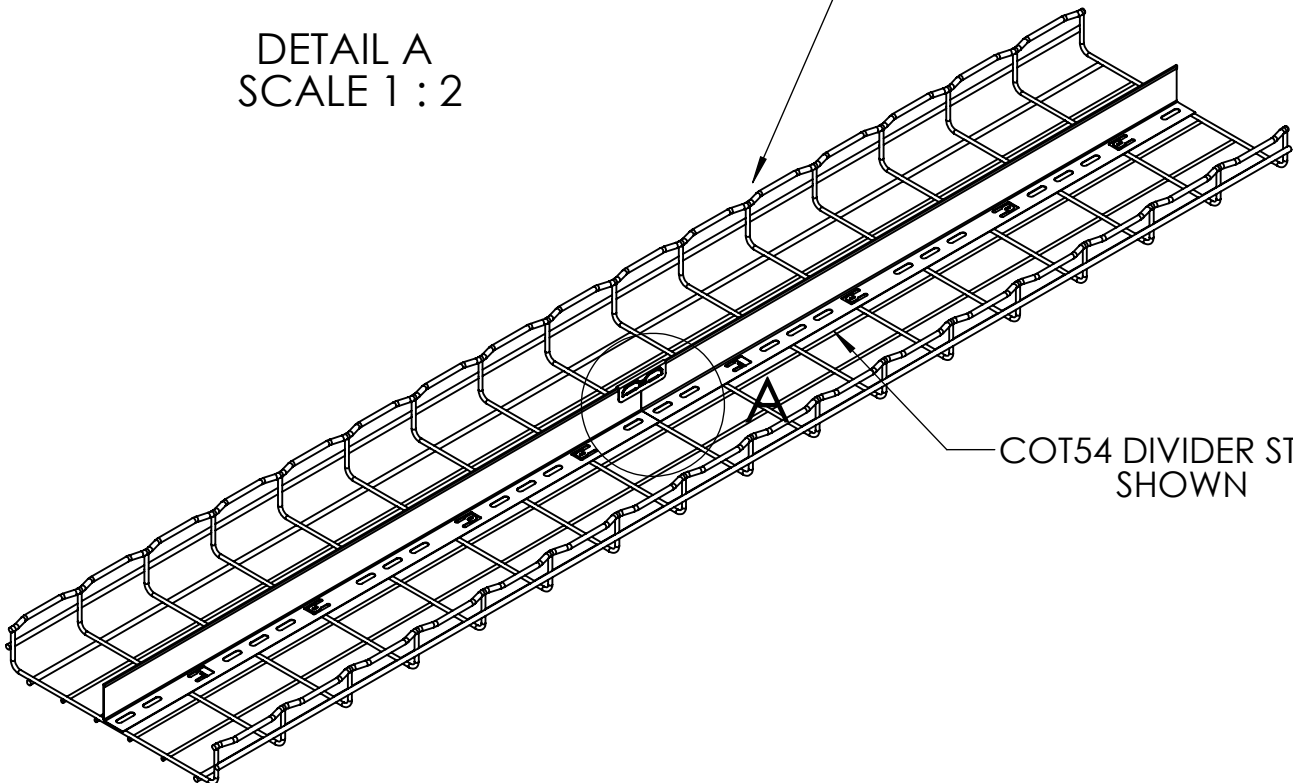

COTJ BARRIER SHIELD
JUNCTION

DETAIL A
SCALE 1 : 2

CF54/300 CABLE TRAY
SHOWN FOR REFERENCE

COT54 DIVIDER STRIPS
SHOWN