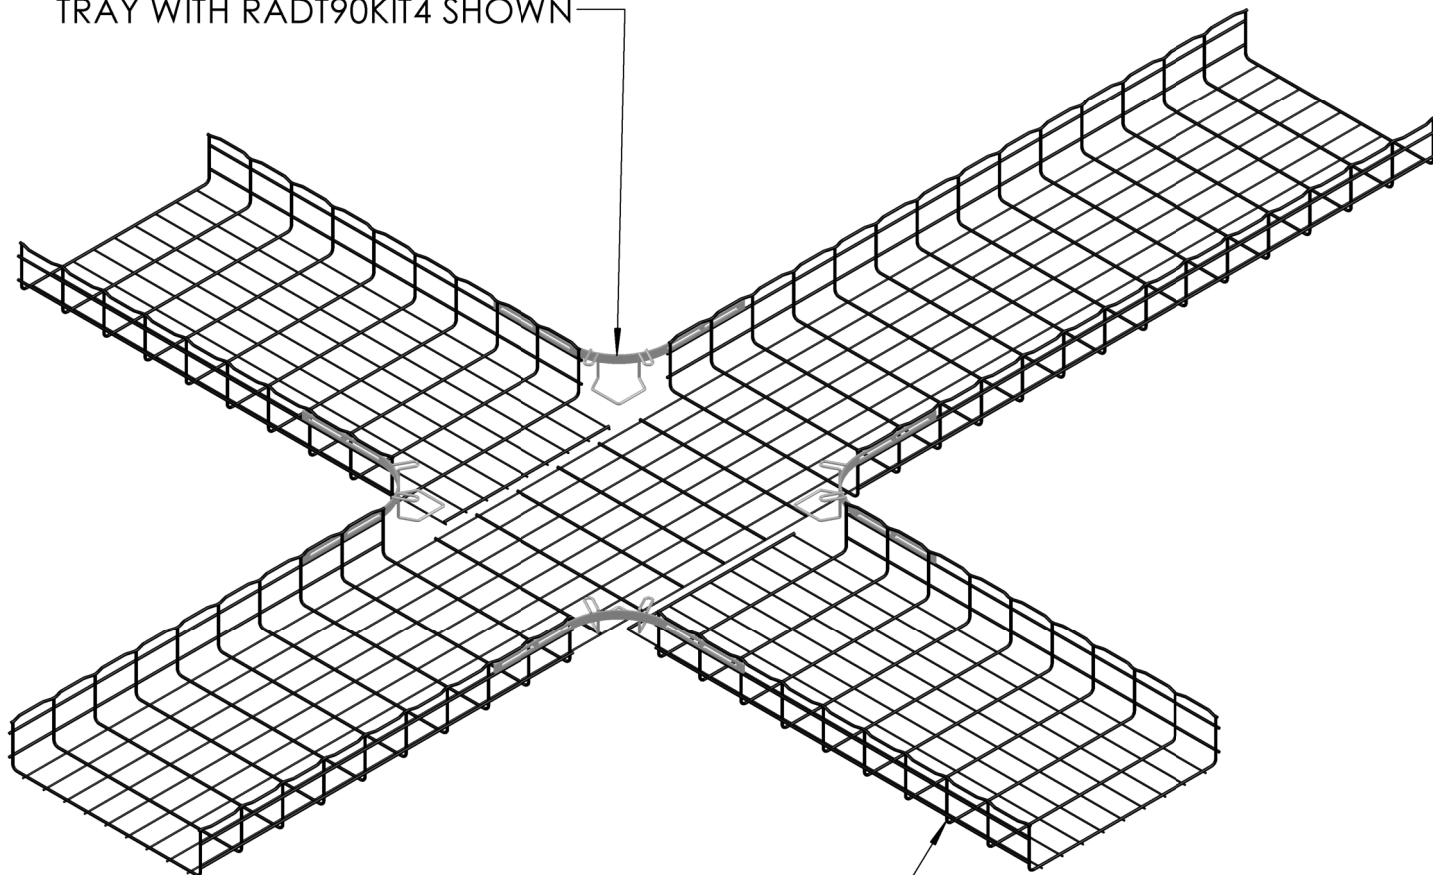

WIRE MESH HORIZONTAL CROSS USING RADT90KIT'S

FOUR-WAY (CROSS) HORIZONTAL CABLE
TRAY WITH RADT90KIT4 SHOWN

CABLOFIL MESH TYPE CABLE TRAY. REFER TO
PLAN SHEETS FOR REQUIREMENTS.

"Copyright LNA, Inc. Drawings are proprietary
and may not be copied or otherwise duplicated
or used without express written permission."