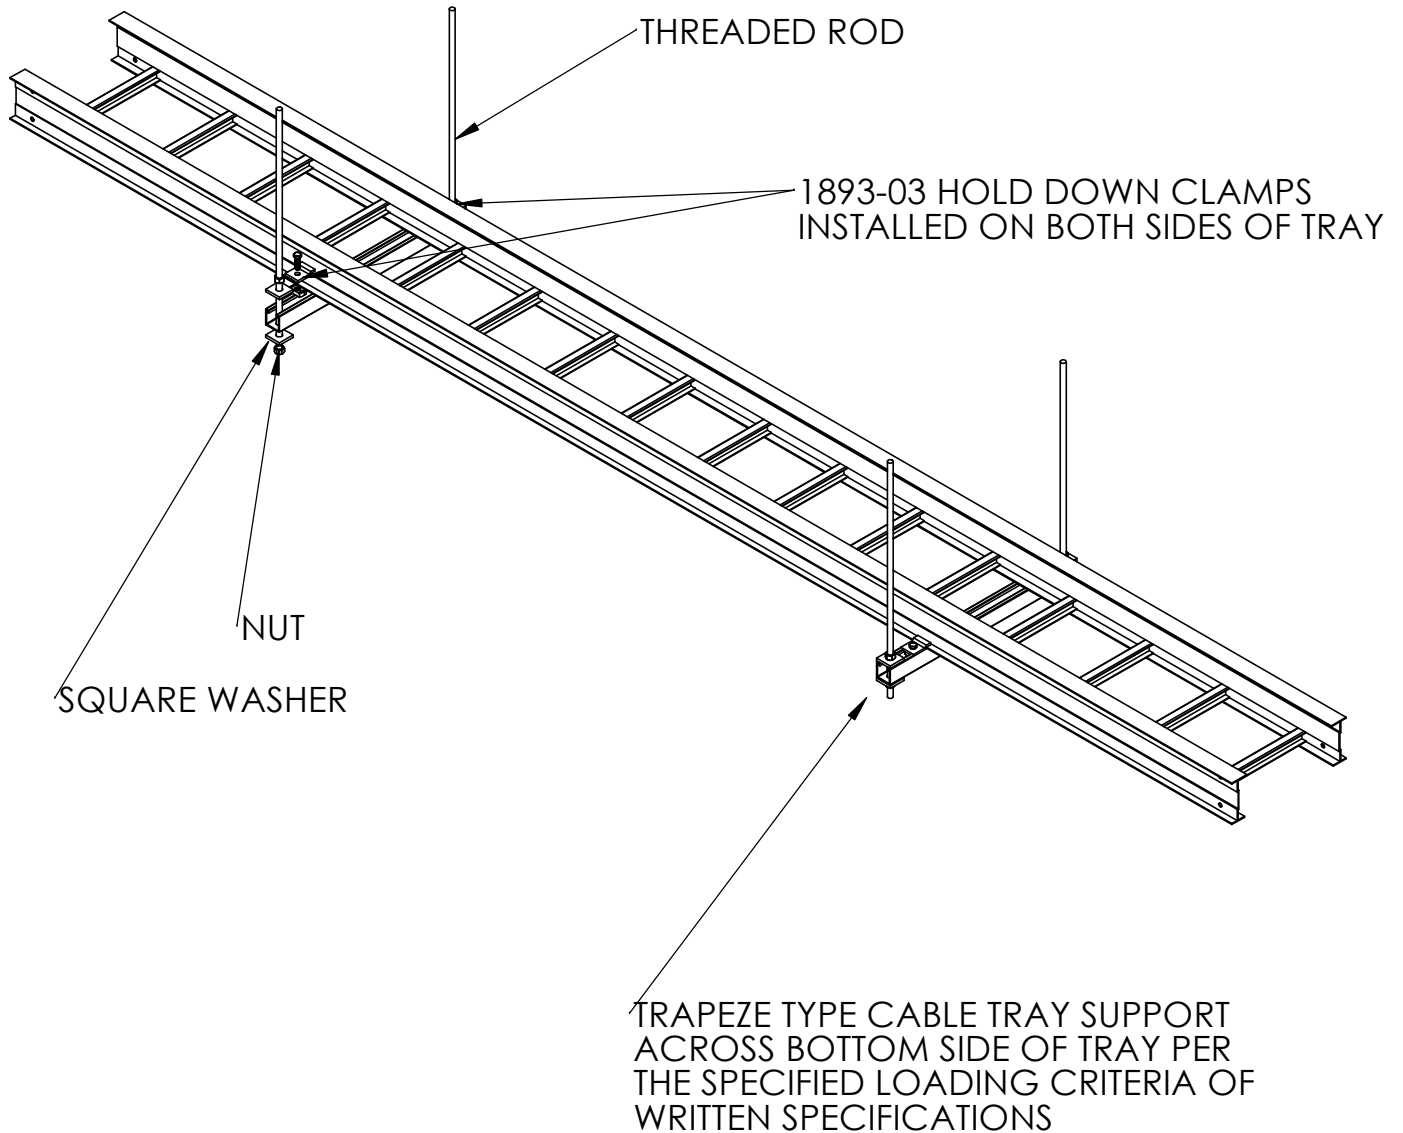

LADDER TRAY W/ TRAPEZE

"Copyright LNA, Inc. Drawings are proprietary and may not be copied or otherwise duplicated or used without express written permission."

BP1064

Legrand
8319 State Rt. 4
Mascoutah, IL 62258 USA
800-658-4641
618-566-3250
Fax 618-566-4978
www.legrand.us/cablofil