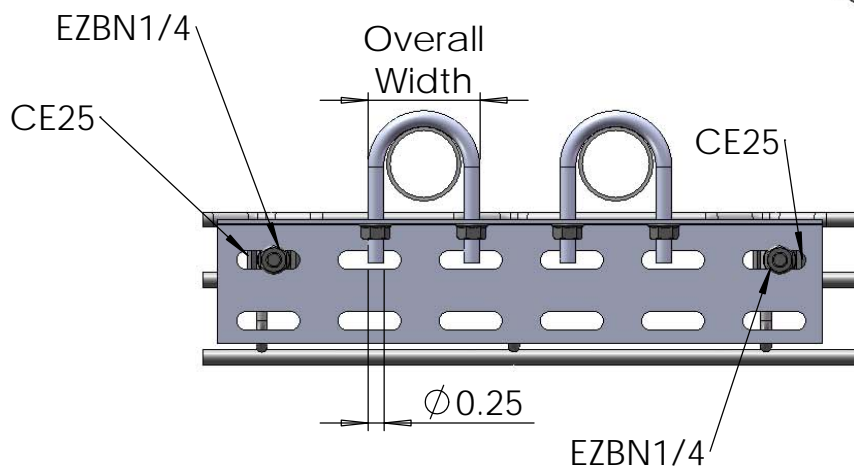

WIRE MESH CABLE TRAY ACCESSORIES

Conduit Mounted with HB2KIT to Side of Wire Mesh

- Works for 1/4" U-Bolts with between 1-1/8" & 2-1/2" overall widths
- U-Bolt height and width sized off conduit

"Copyright LNA, Inc. Drawings are proprietary and may not be copied or otherwise duplicated or used without express written permission."