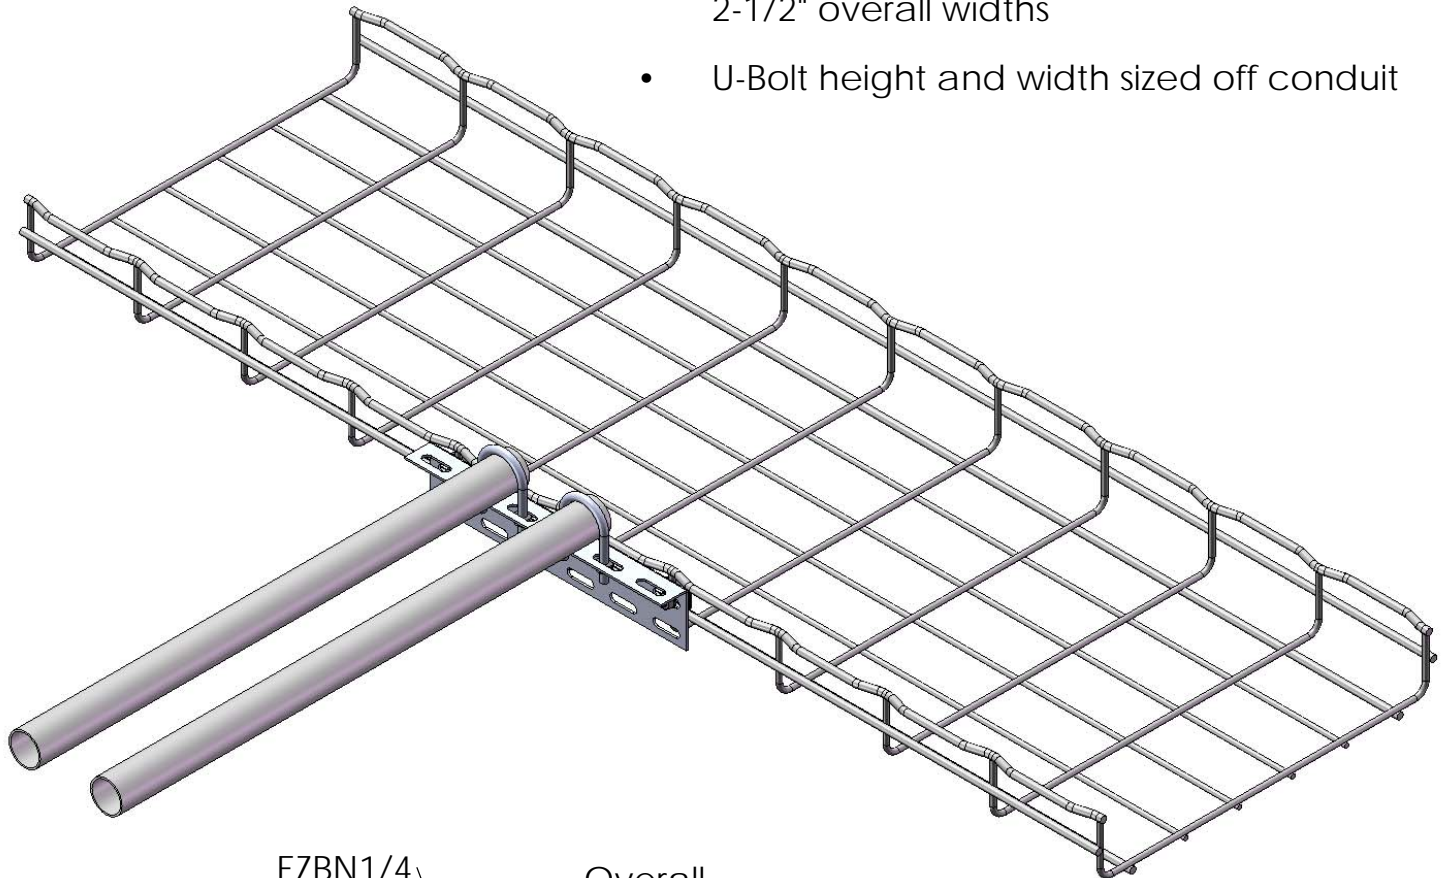

WIRE MESH CABLE TRAY ACCESSORIES

Conduit Mounted with HB2KIT to Side of Wire Mesh

- Works for 1/4" U-Bolts with between 1-1/8" & 2-1/2" overall widths
- U-Bolt height and width sized off conduit

"Copyright LNA, Inc. Drawings are proprietary and may not be copied or otherwise duplicated or used without express written permission."