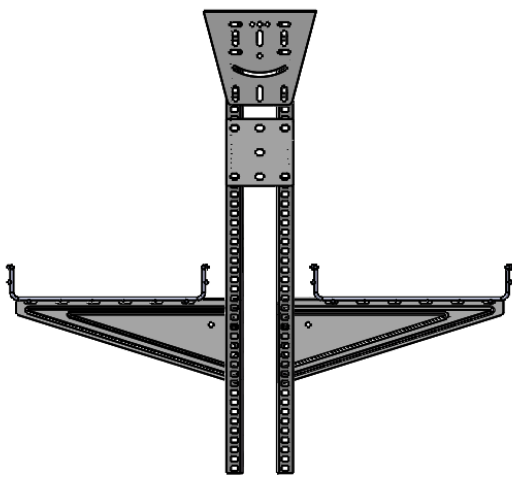

# WIRE MESH 2 FASUCB ON EDF RAIL

"Copyright LNA, Inc. Drawings are proprietary and may not be copied or otherwise duplicated or used without express written permission."

BP1073

Legrand  
8319 State Rt. 4  
Mascoutah, IL 62258 USA  
800-658-4641  
618-566-3250  
Fax 618-566-4978  
[www.legrand.us/cablofil](http://www.legrand.us/cablofil)