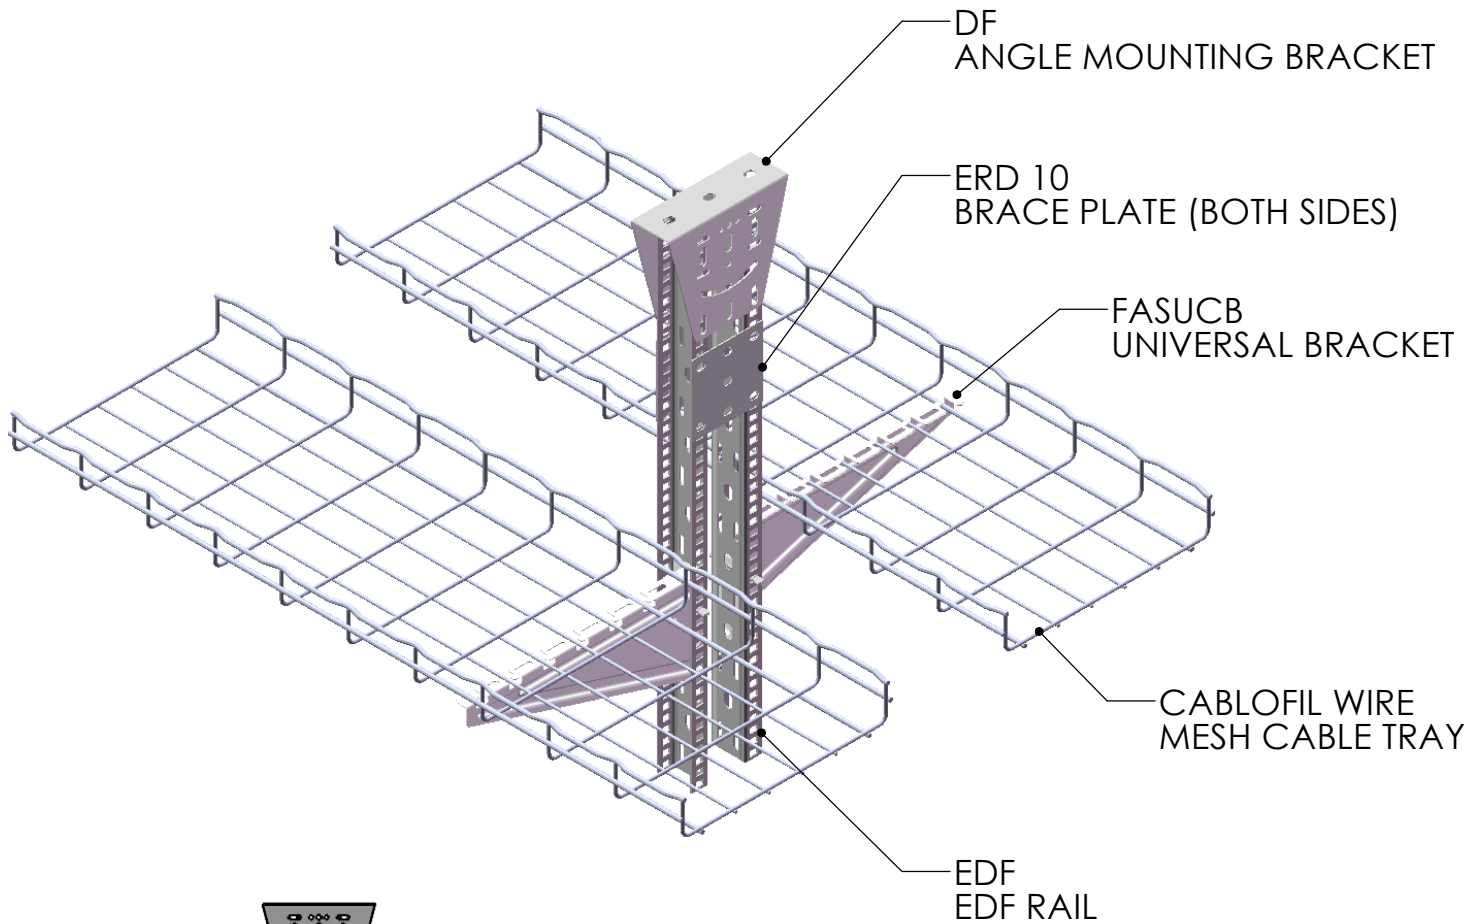

# WIRE MESH 2 FASUCB ON EDF RAIL

"Copyright LNA, Inc. Drawings are proprietary and may not be copied or otherwise duplicated or used without express written permission."

BP1073

Legrand  
8319 State Rt. 4  
Mascoutah, IL 62258 USA  
800-658-4641  
618-566-3250  
Fax 618-566-4978  
[www.legrand.us/cablofil](http://www.legrand.us/cablofil)