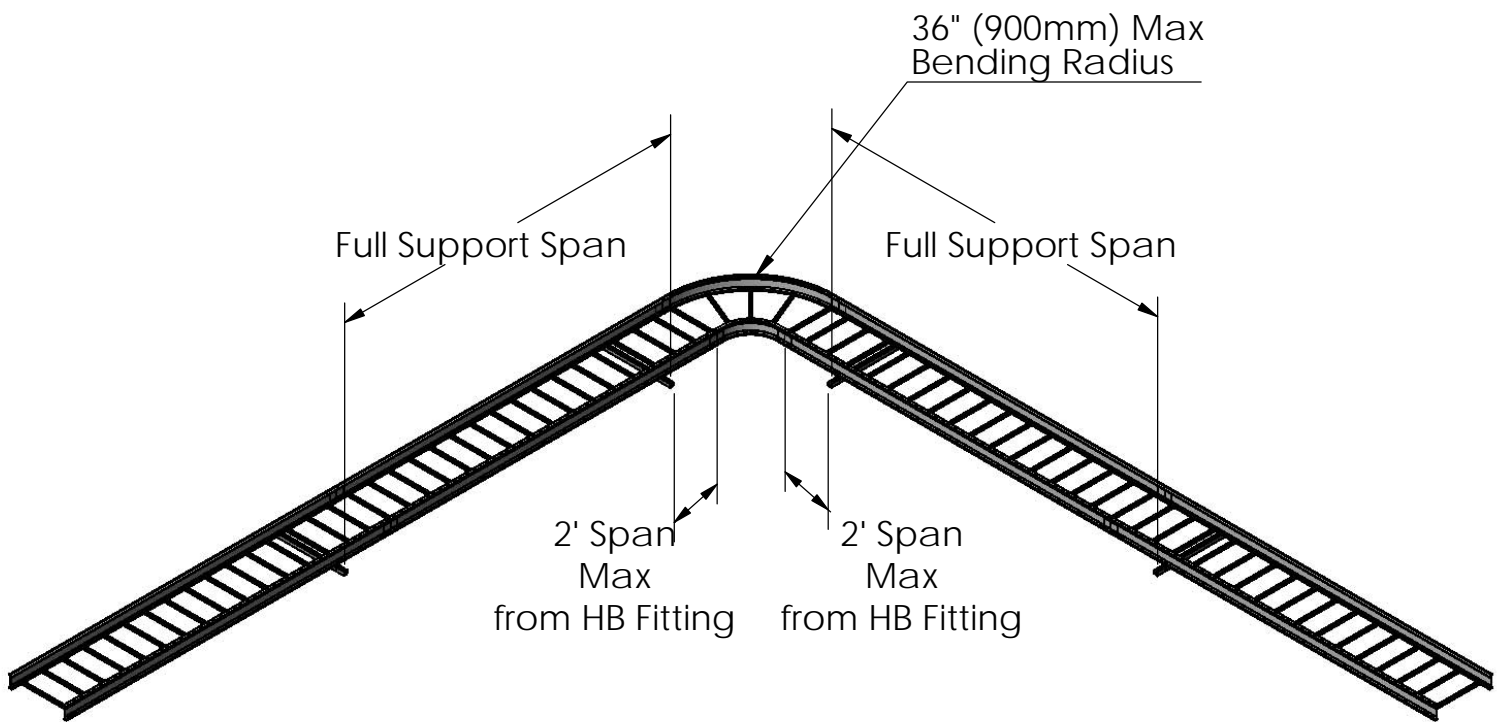

# Horizontal Elbow I-Tray Support Option

## Two Support Configuration

- The I-Tray product line has been designed to exceed NEMA standards. Up to two horizontal elbow fittings supports may be eliminated when compared to competitor's tray using NEMA VE2 support locations.
- Support recommendations apply to all standard I-Tray NEMA load classes [12B-24C]