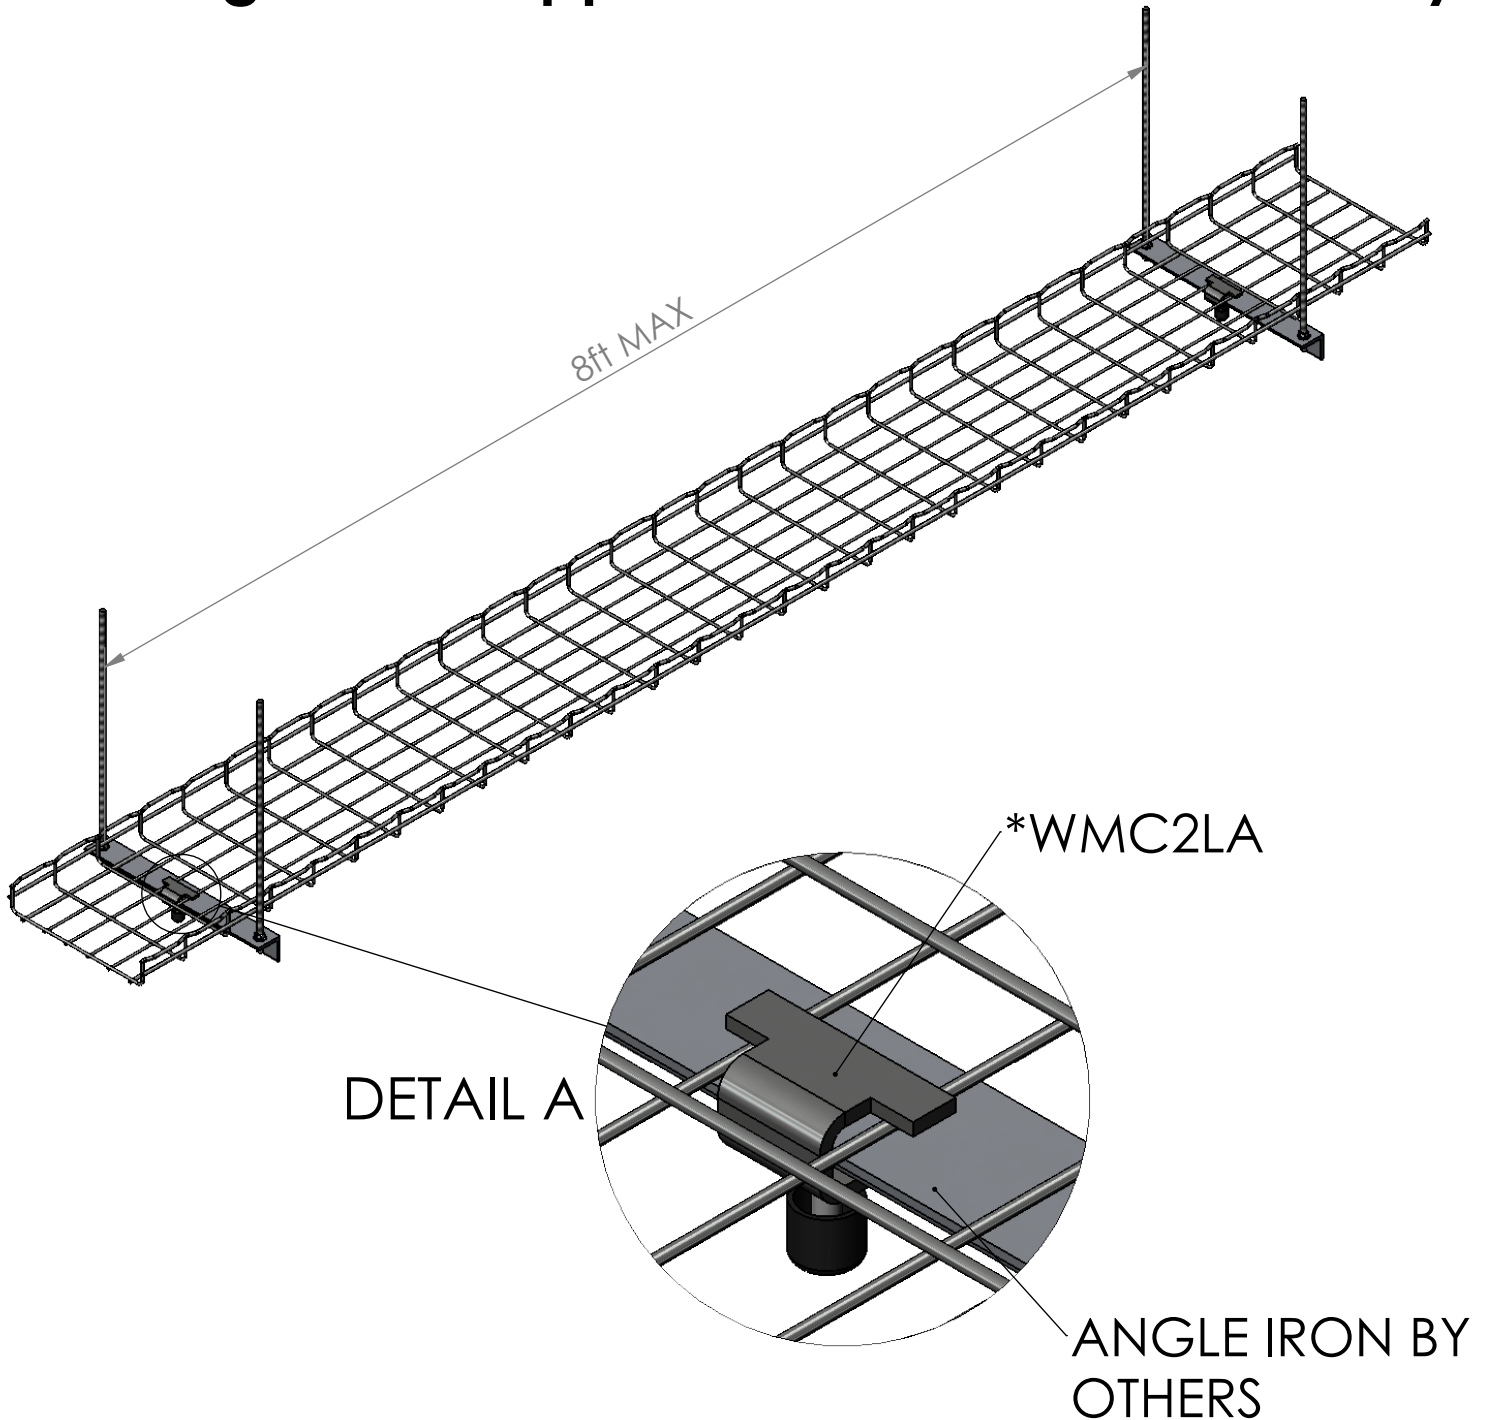

Angle Iron Support Option CF54/300 Wire Mesh Shown

Angle Iron Supported Wire Mesh Cable Tray

*FOR TRAY SIZES 18"W OR LARGER
USE TWO (2) EQUALLY SPACED WMC2LA

"Copyright LNA, Inc. Drawings are proprietary
and may not be copied or otherwise duplicated
or used without express written permission."