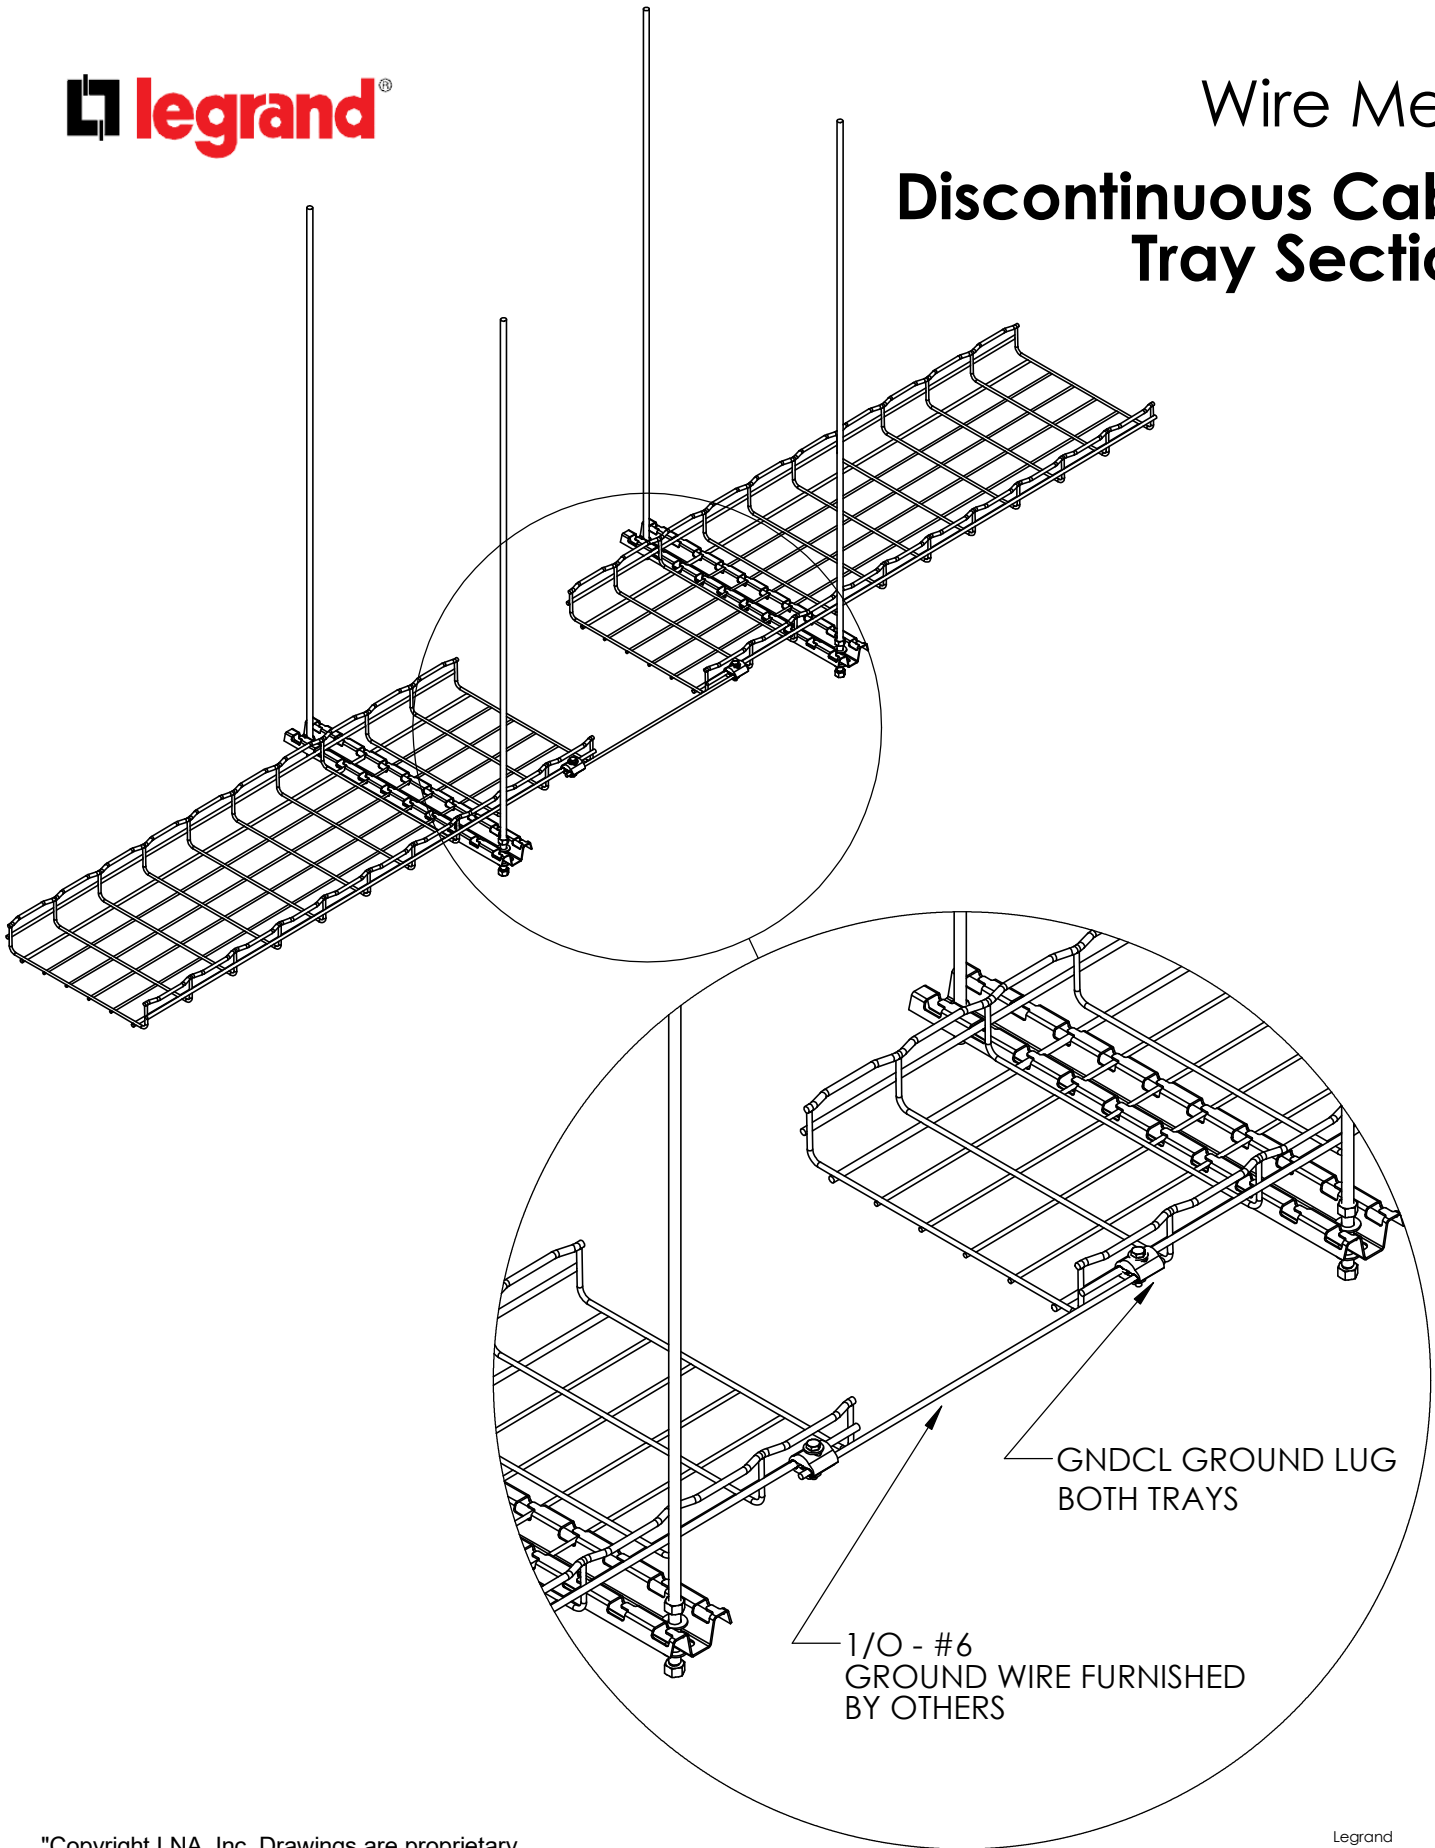

Wire Mesh Discontinuous Cable Tray Section

GNDCL GROUND LUG
BOTH TRAYS

1/0 - #6
GROUND WIRE FURNISHED
BY OTHERS

"Copyright LNA, Inc. Drawings are proprietary and may not be copied or otherwise duplicated or used without express written permission."