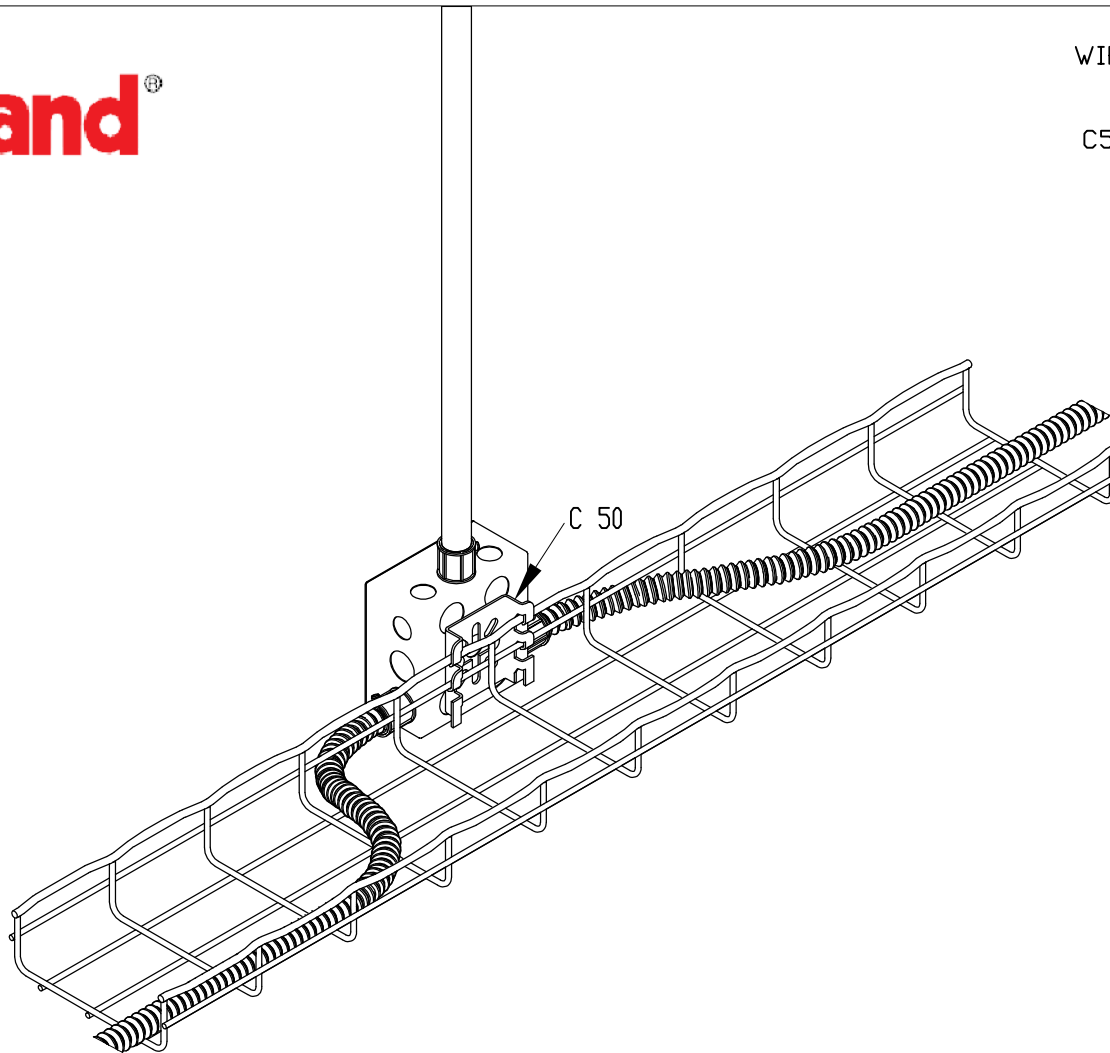

WIRE MESH CABLE TRAY
ACCESSORIES

C50 MOUNTING BRACKET

"Copyright LNA, Inc.
Drawings are proprietary
and may not be copied
or otherwise duplicated
or used without express
written permission."

Legrand
8319 State Rt. 4
Mascoutah, IL 62258 USA
800-658-4641
618-566-3250
Fax 618-566-4978
www.legrand.us/cablofil