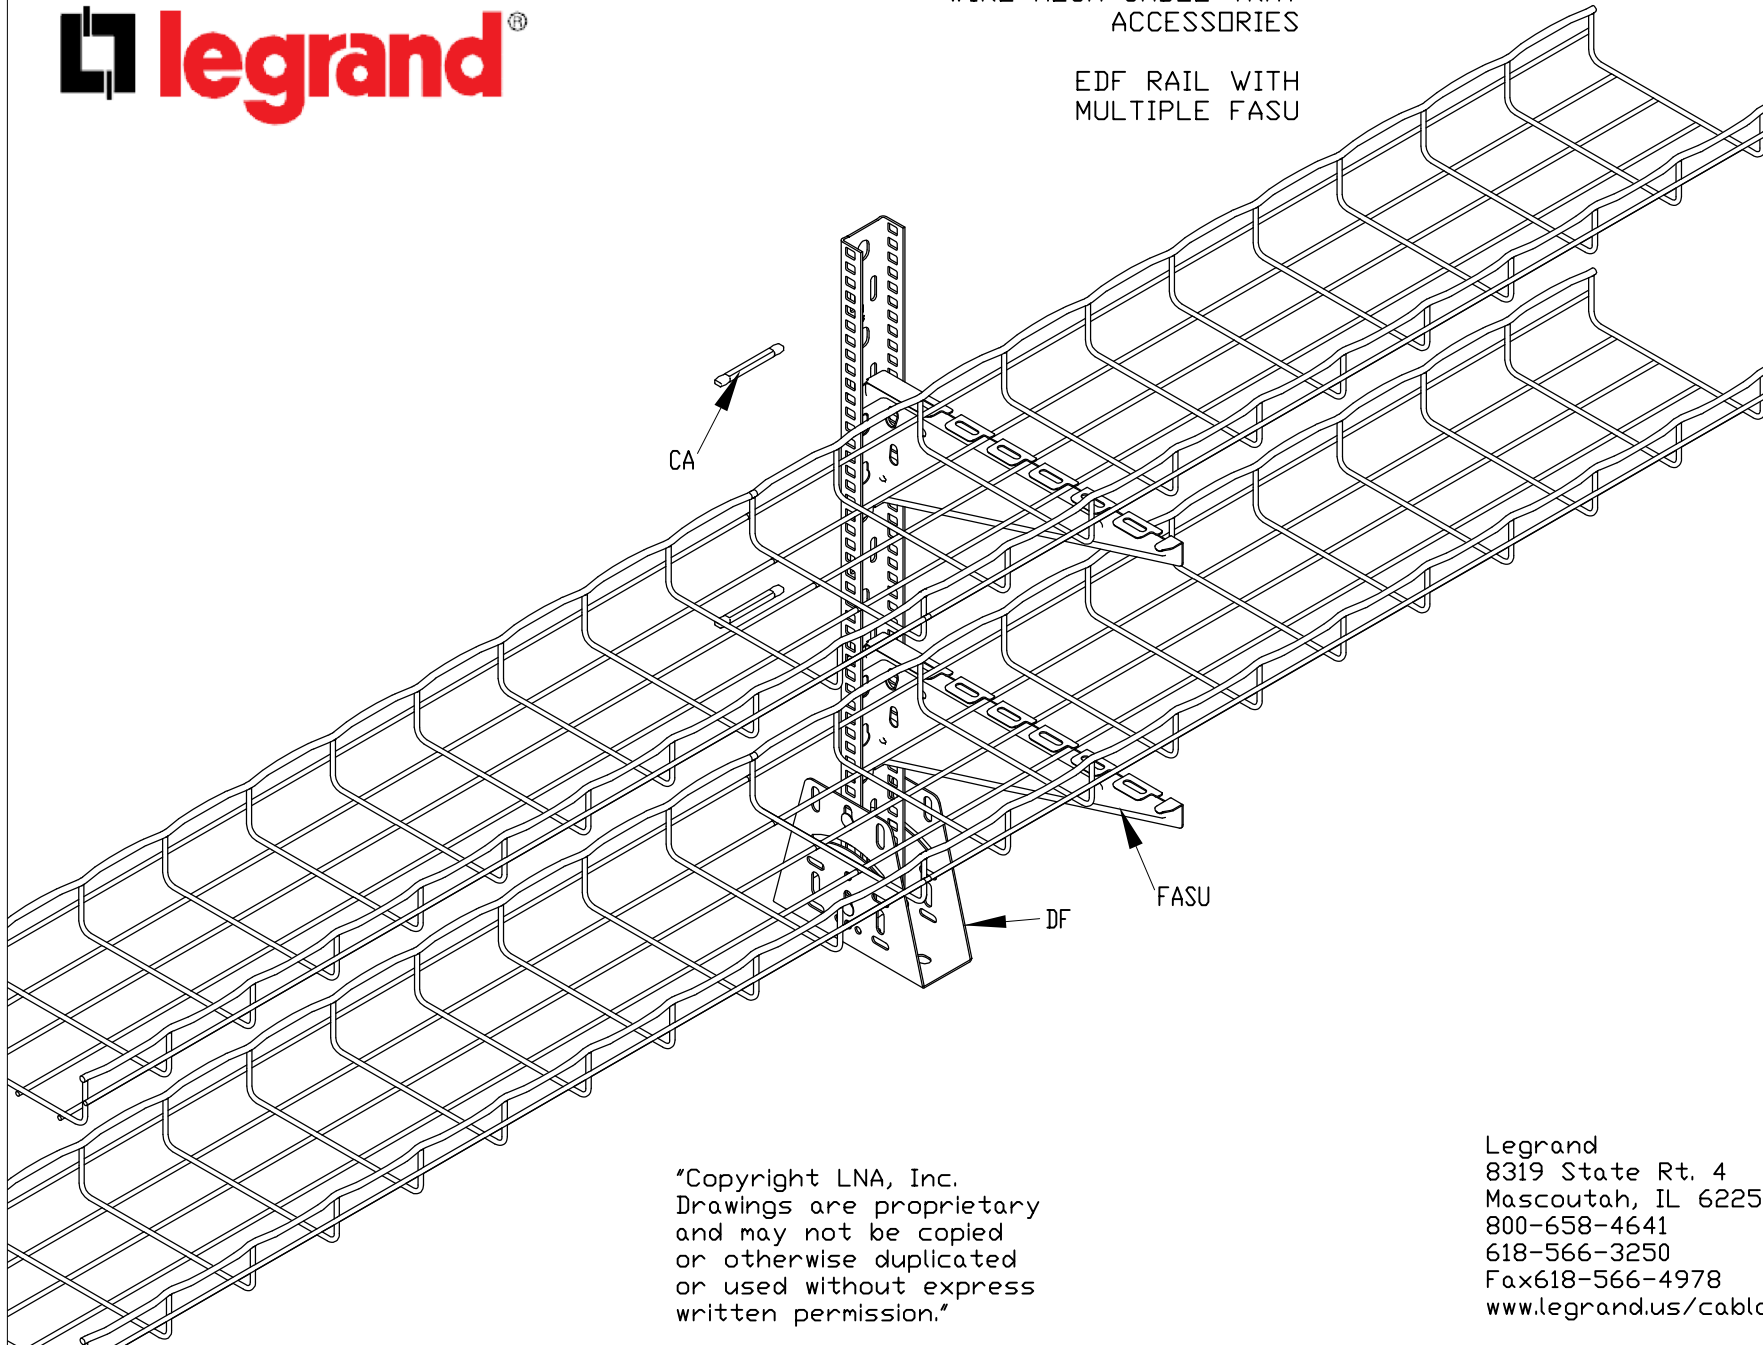

WIRE MESH CABLE TRAY
ACCESSORIES

EDF RAIL WITH
MULTIPLE FASU

"Copyright LNA, Inc.
Drawings are proprietary
and may not be copied
or otherwise duplicated
or used without express
written permission."

Legrand
8319 State Rt. 4
Mascoutah, IL 62258 USA
800-658-4641
618-566-3250
Fax 618-566-4978
www.legrand.us/cablofil