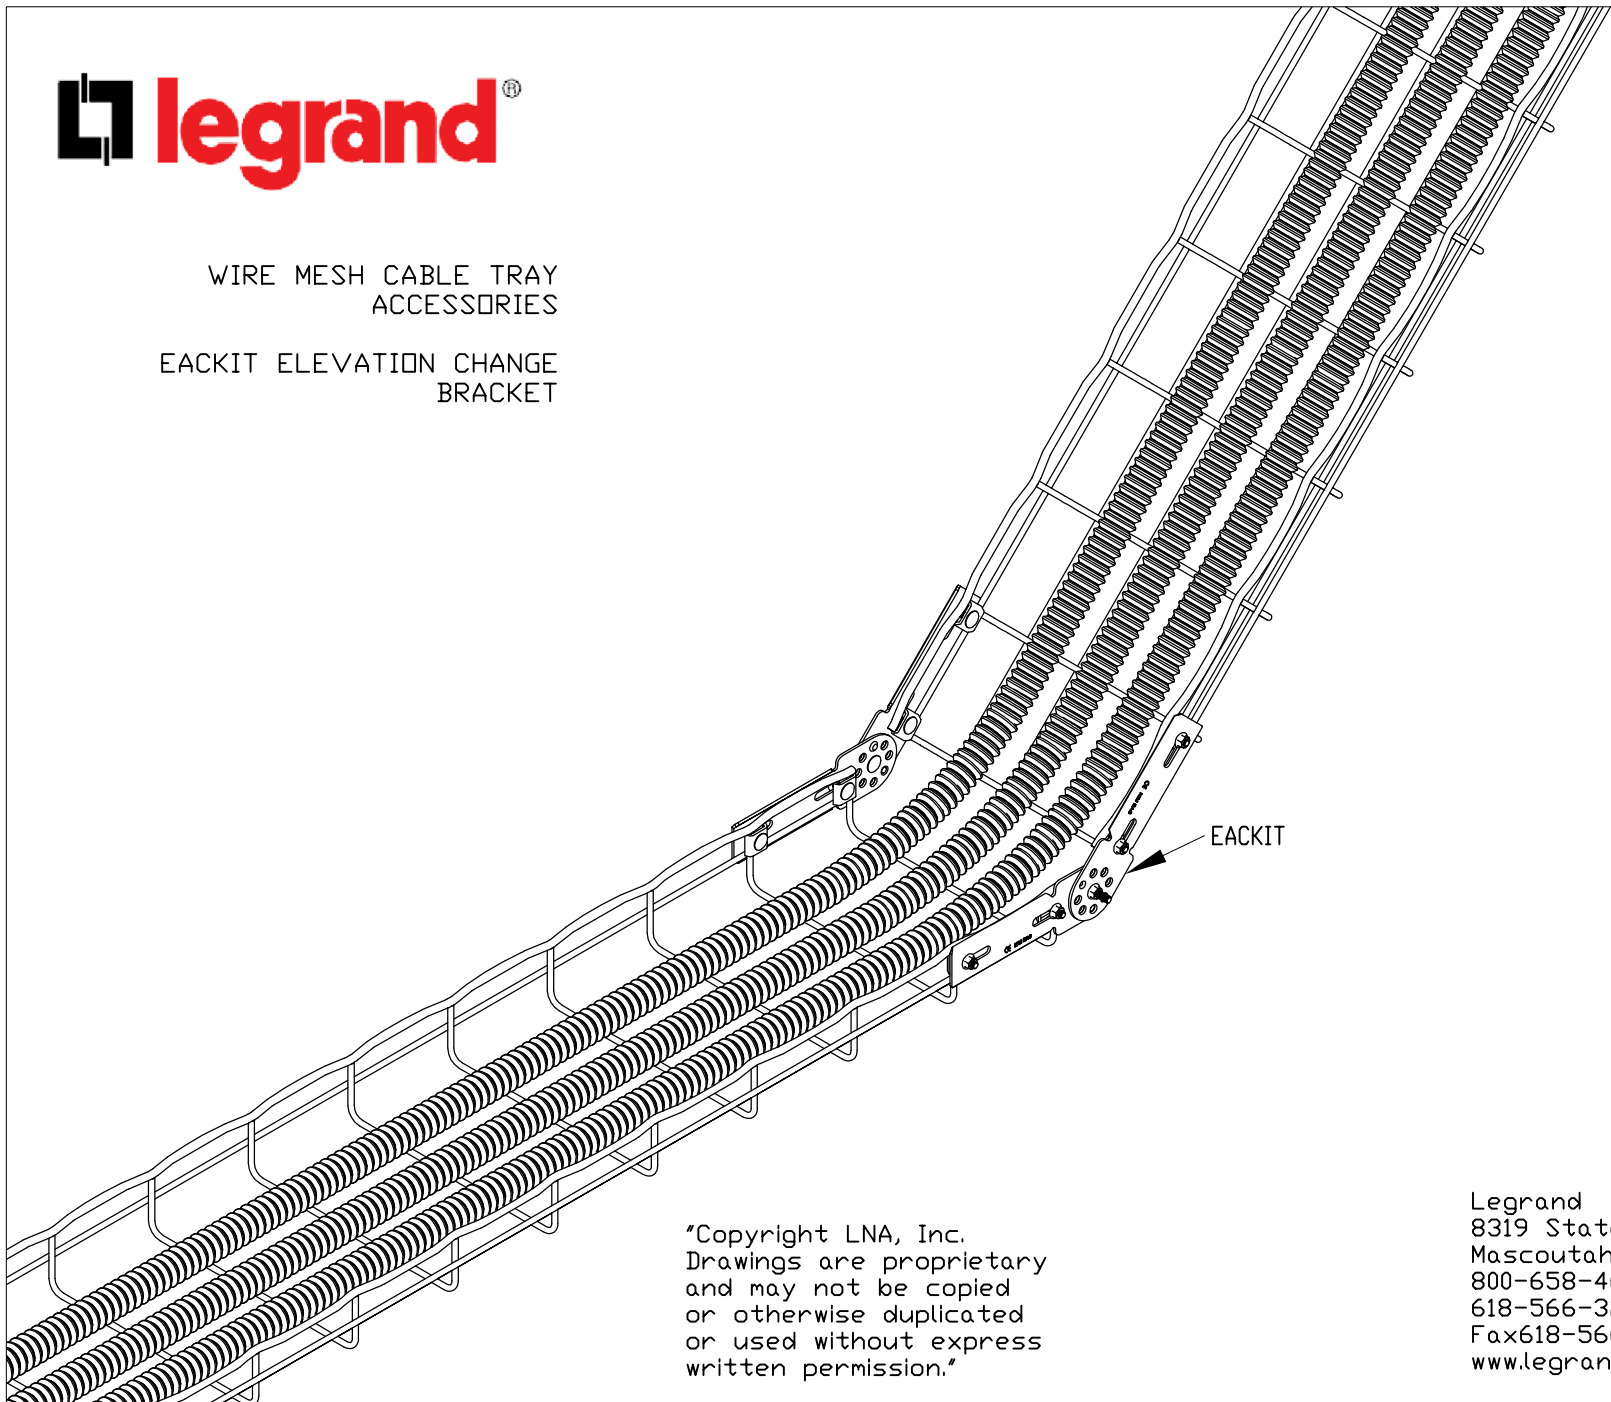

WIRE MESH CABLE TRAY
ACCESSORIES

EACKIT ELEVATION CHANGE
BRACKET

"Copyright LNA, Inc.
Drawings are proprietary
and may not be copied
or otherwise duplicated
or used without express
written permission."

Legrand
8319 State Rt. 4
Mascoutah, IL 62258 USA
800-658-4641
618-566-3250
Fax 618-566-4978
www.legrand.us/cablofil