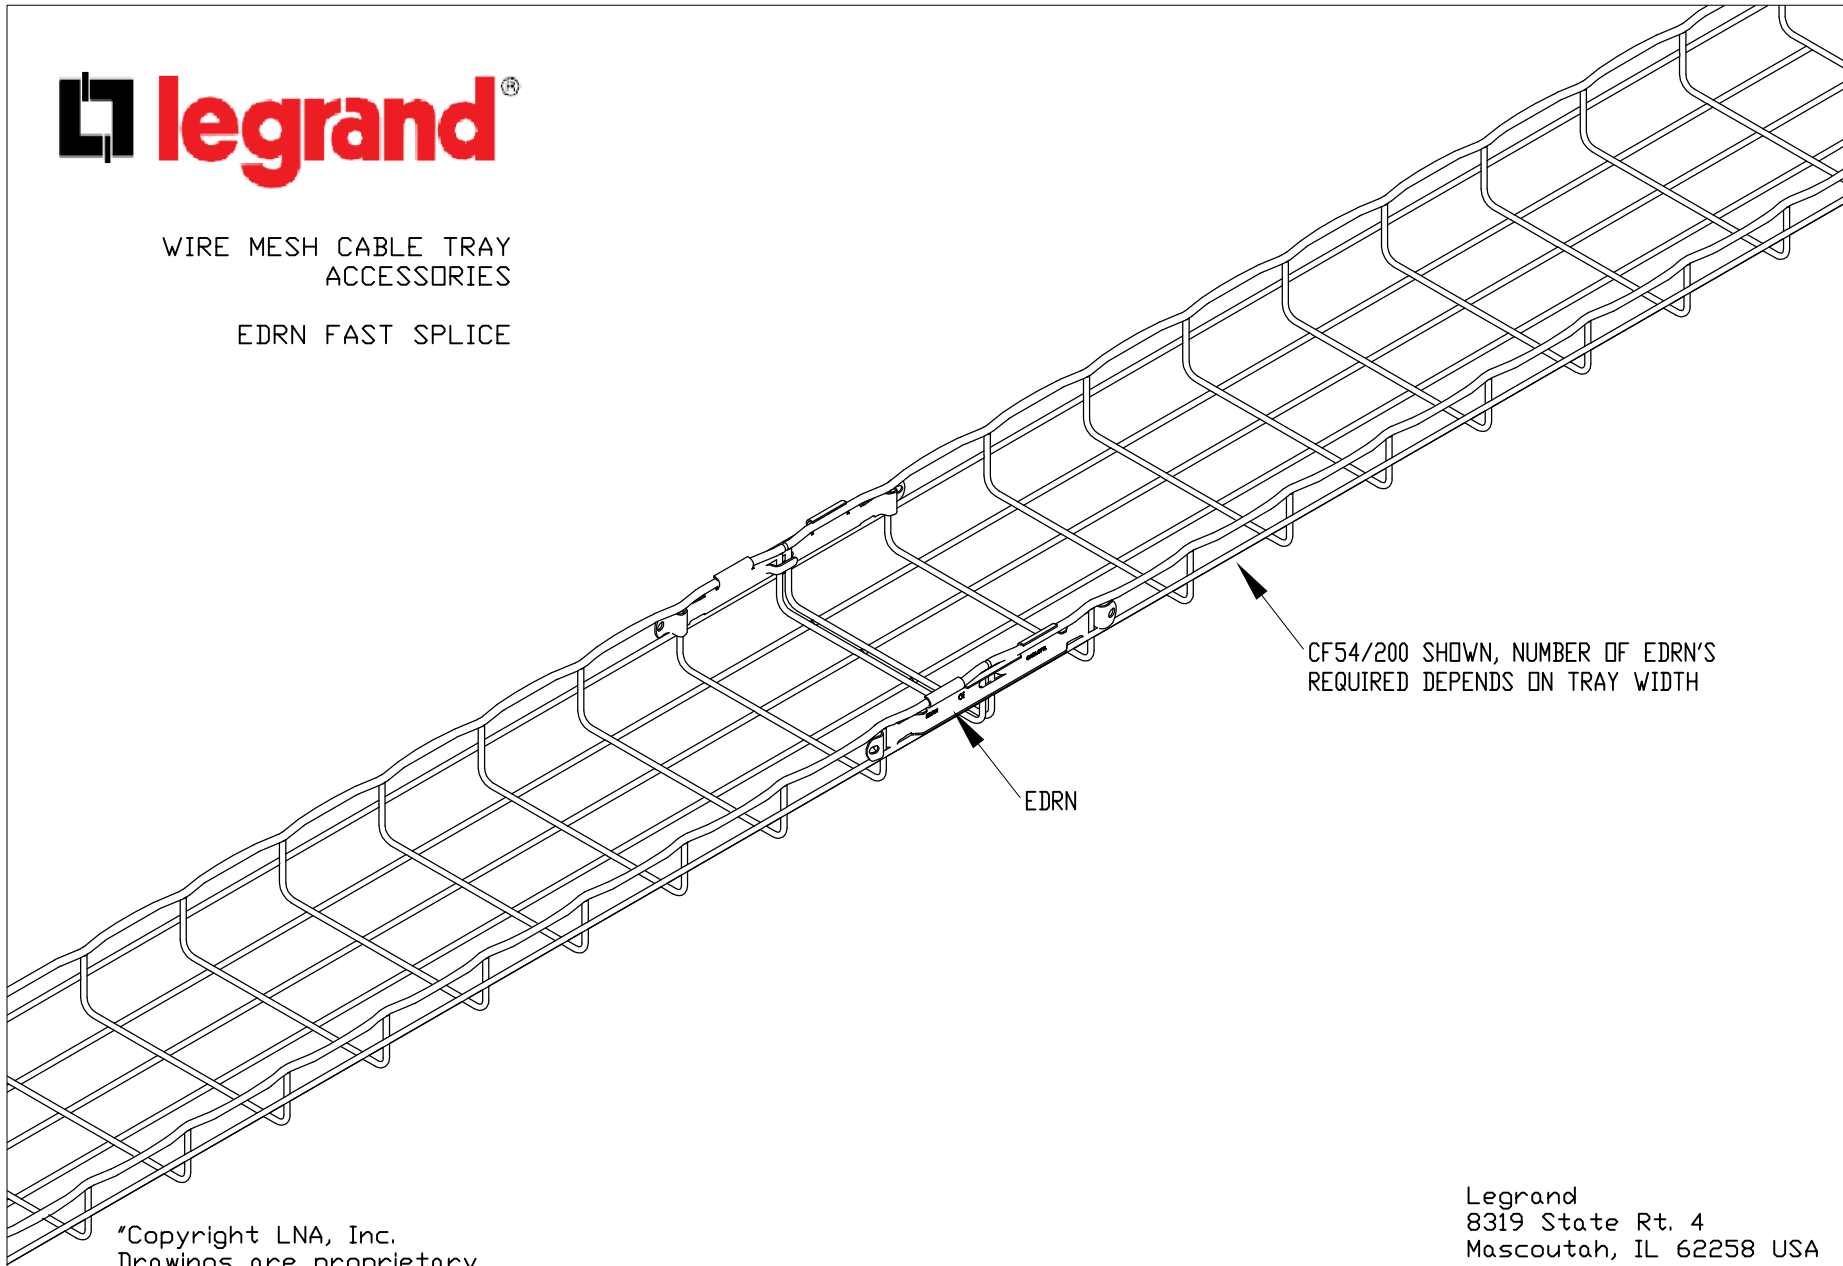

WIRE MESH CABLE TRAY  
ACCESSORIES

EDRN FAST SPLICE

CF54/200 SHOWN, NUMBER OF EDRN'S  
REQUIRED DEPENDS ON TRAY WIDTH

EDRN

"Copyright LNA, Inc.  
Drawings are proprietary  
and may not be copied  
or otherwise duplicated  
or used without express  
written permission."