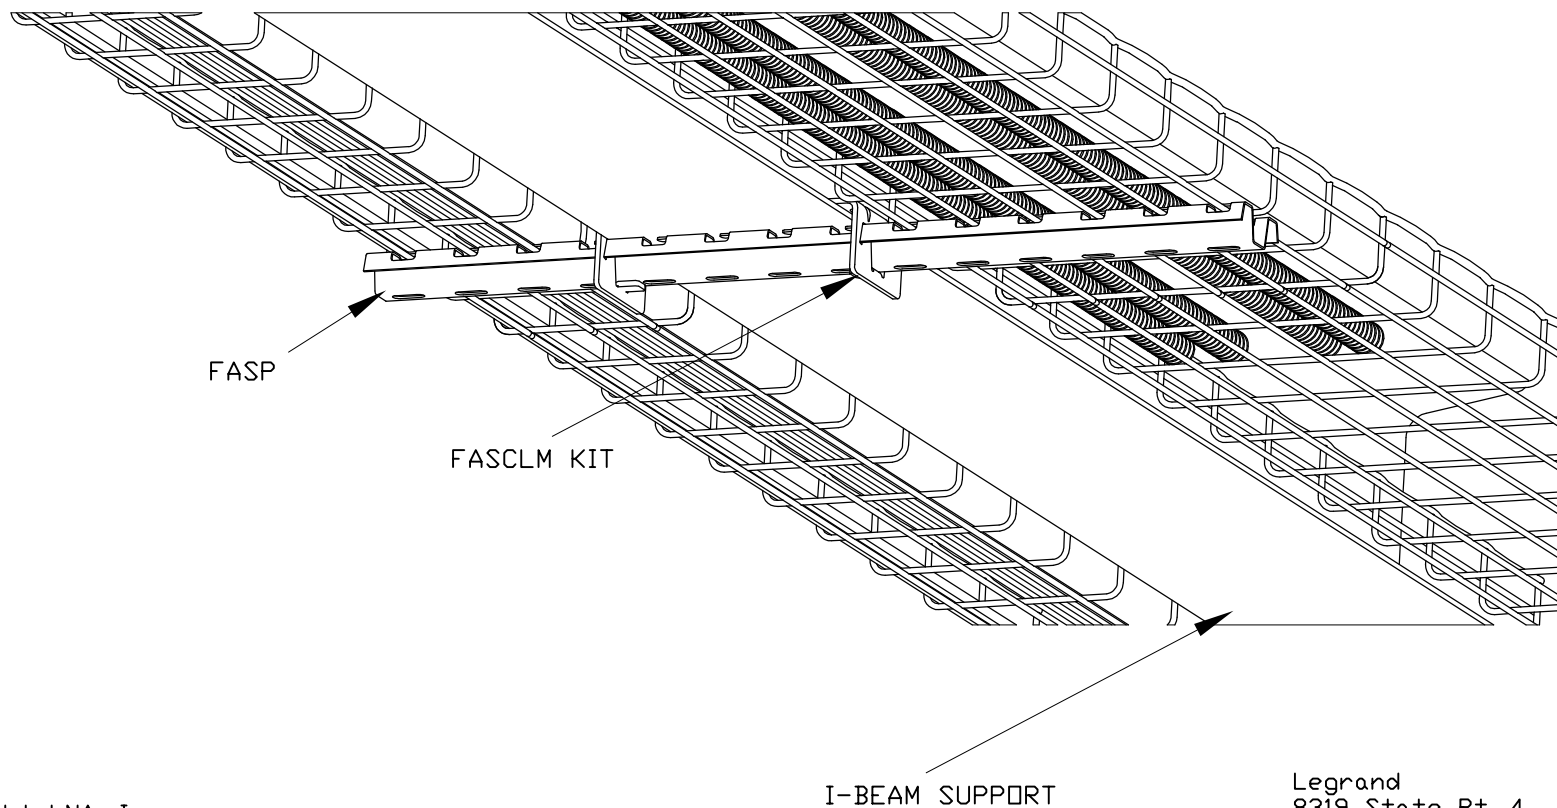

WIRE MESH CABLE TRAY
ACCESSORIES

FASCLM I-BEAM HANGER

"Copyright LNA, Inc.
Drawings are proprietary
and may not be copied
or otherwise duplicated
or used without express
written permission."

Legrand
8319 State Rt. 4
Mascoutah, IL 62258 USA
800-658-4641
618-566-3250
Fax 618-566-4978
www.legrand.us/cablofil