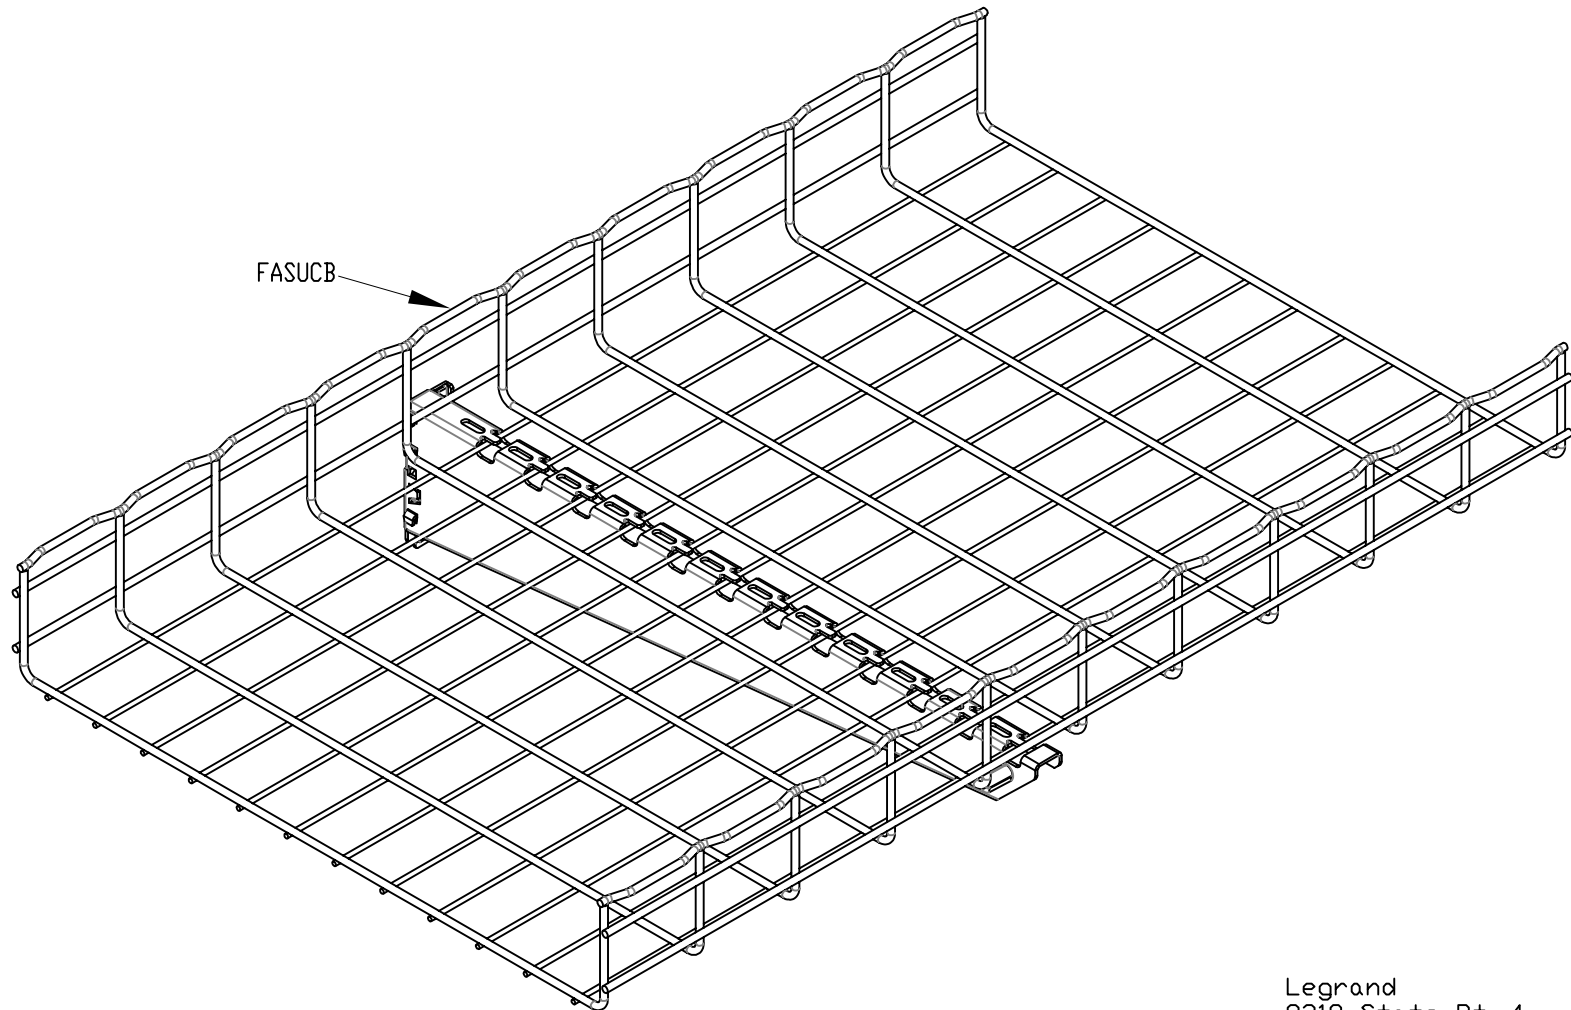

WIRE MESH CABLE TRAY  
ACCESSORIES

FASUCB WALL BRACKET

"Copyright LNA, Inc.  
Drawings are proprietary  
and may not be copied  
or otherwise duplicated  
or used without express  
written permission."

Legrand  
8319 State Rt. 4  
Mascoutah, IL 62258 USA  
800-658-4641  
618-566-3250  
Fax 618-566-4978  
[www.legrand.us/cablofil](http://www.legrand.us/cablofil)