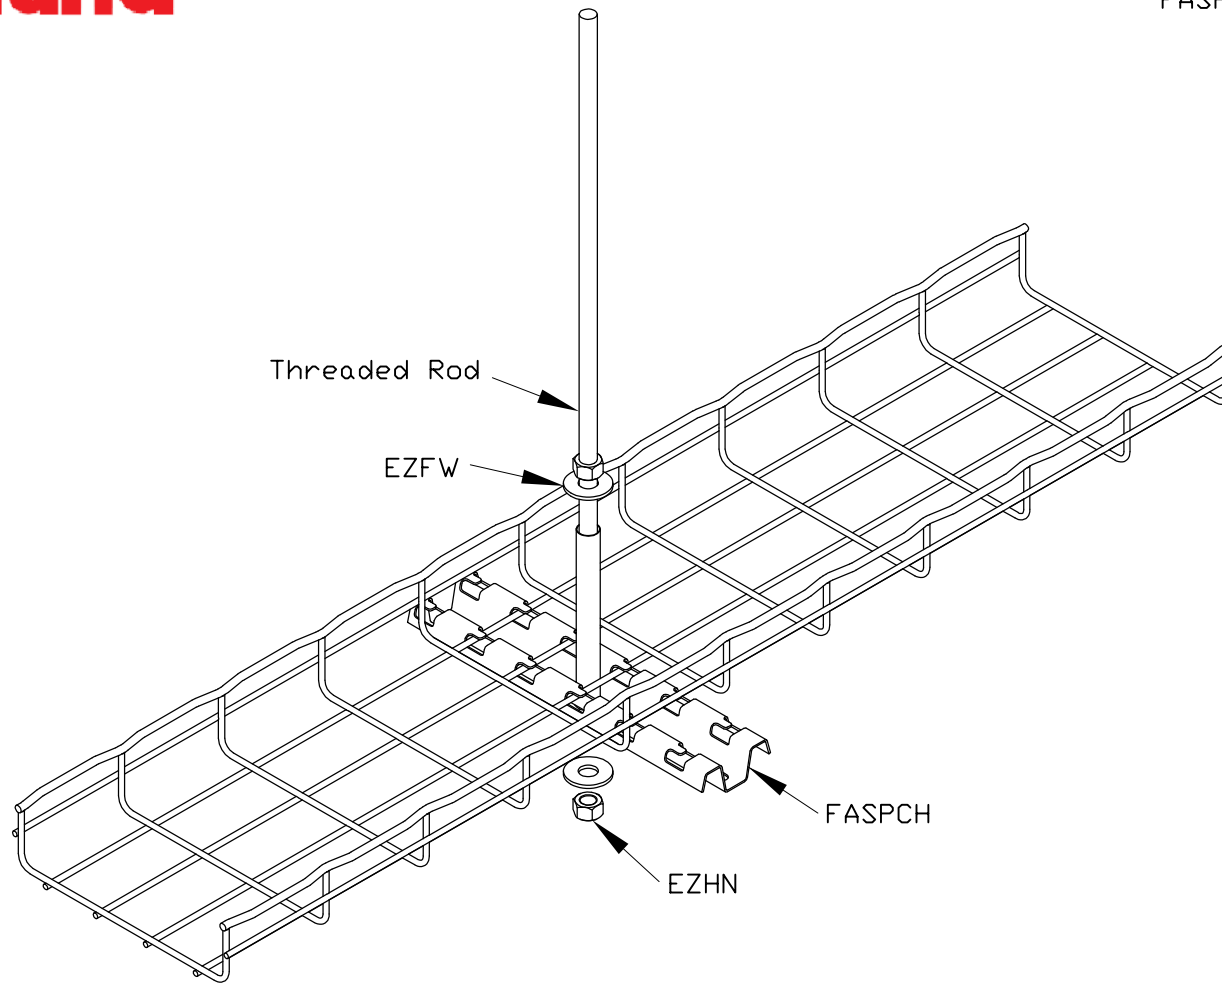

WIRE MESH CABLE TRAY
ACCESSORIES

FASPCH CENTER HANGER

"Copyright LNA, Inc.
Drawings are proprietary
and may not be copied
or otherwise duplicated
or used without express
written permission."

Legrand
8319 State Rt. 4
Mascoutah, IL 62258 USA
800-658-4641
618-566-3250
Fax 618-566-4978
www.legrand.us/cablofil