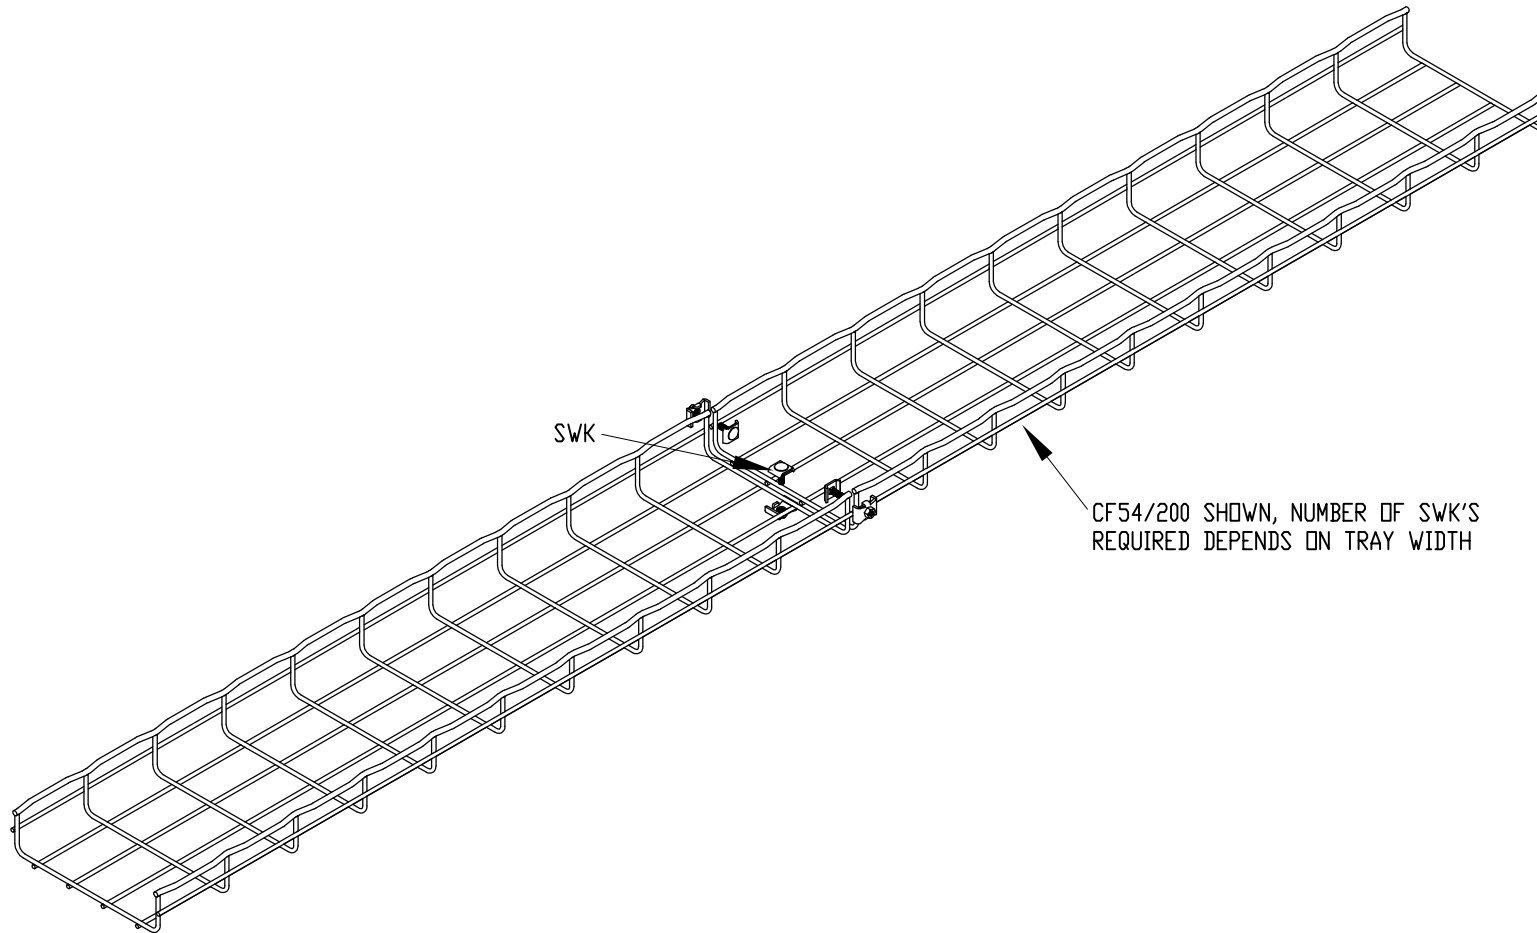

WIRE MESH CABLE TRAY
ACCESSORIES

SWK SPLICE WASHER KIT

SWK

CF54/200 SHOWN, NUMBER OF SWK'S
REQUIRED DEPENDS ON TRAY WIDTH

"Copyright LNA, Inc.
Drawings are proprietary
and may not be copied
or otherwise duplicated
or used without express
written permission."