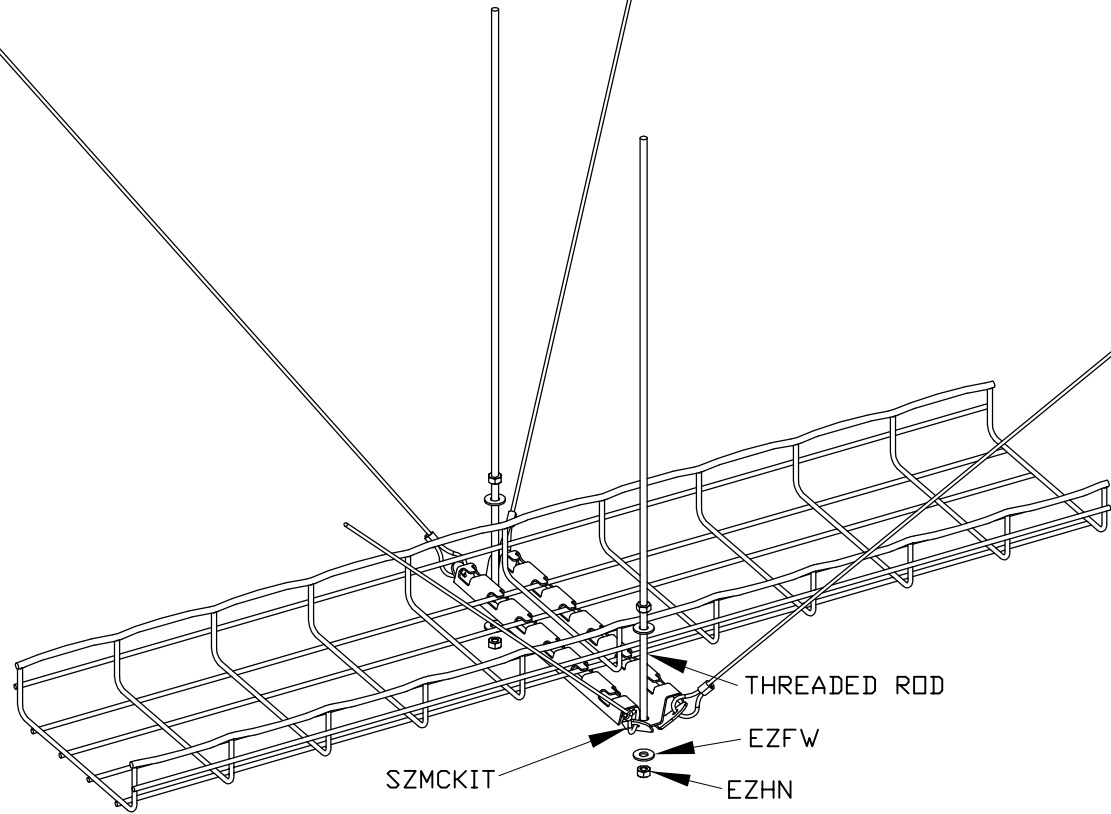

WIRE MESH CABLE TRAY
ACCESSORIES

SZMCKIT SEISMIC BRACING KIT

"Copyright LNA, Inc.
Drawings are proprietary
and may not be copied
or otherwise duplicated
or used without express
written permission."

Legrand
8319 State Rt. 4
Mascoutah, IL 62258 USA
800-658-4641
618-566-3250
Fax 618-566-4978
www.legrand.us/cablofil