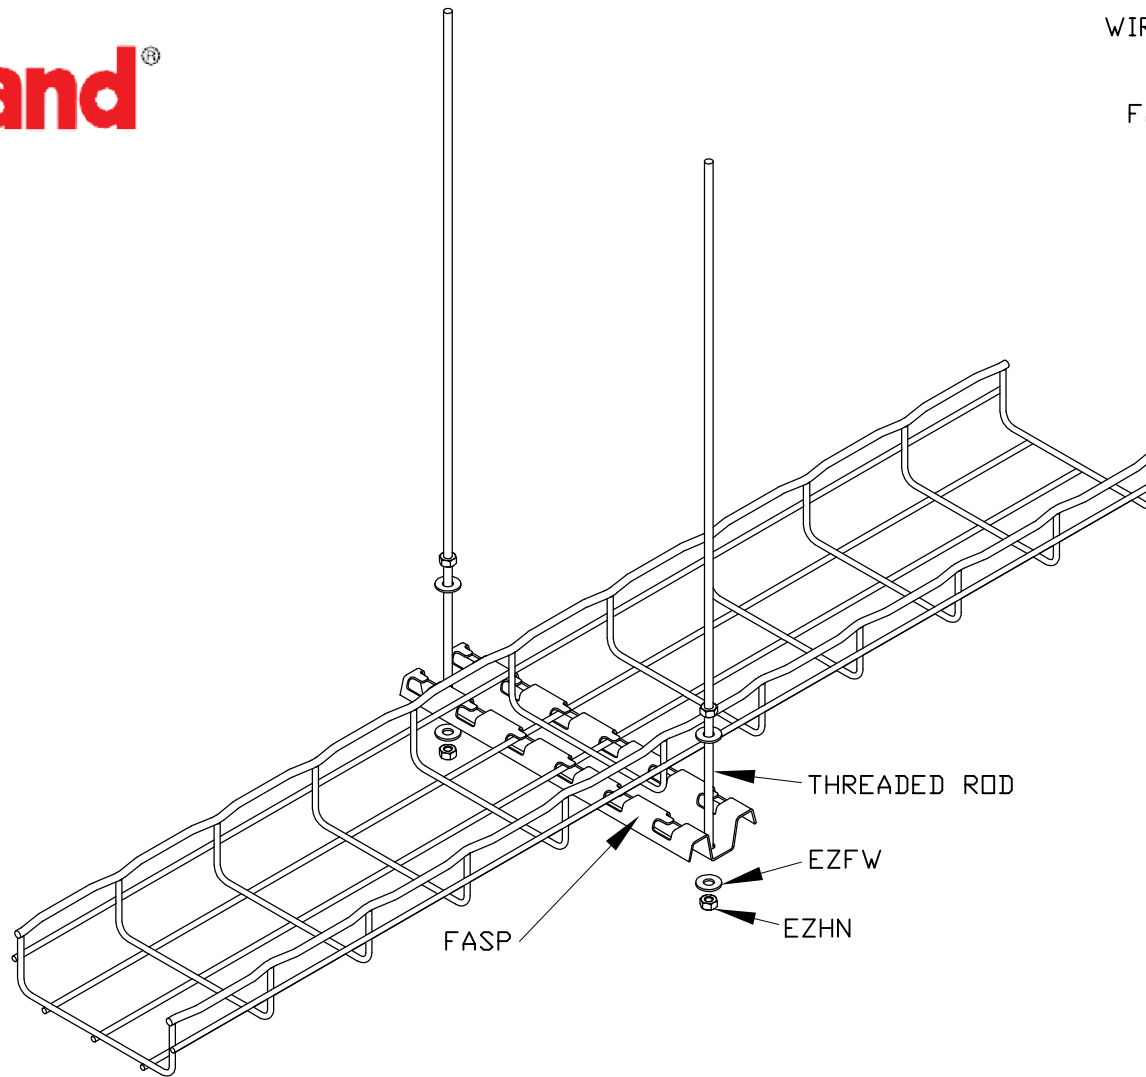

WIRE MESH CABLE TRAY
ACCESSORIES

FASP TRAPEZE DETAIL

"Copyright LNA, Inc.
Drawings are proprietary
and may not be copied
or otherwise duplicated
or used without express
written permission."

Legrand
8319 State Rt. 4
Mascoutah, IL 62258 USA
800-658-4641
618-566-3250
Fax 618-566-4978
www.legrand.us/cablofil